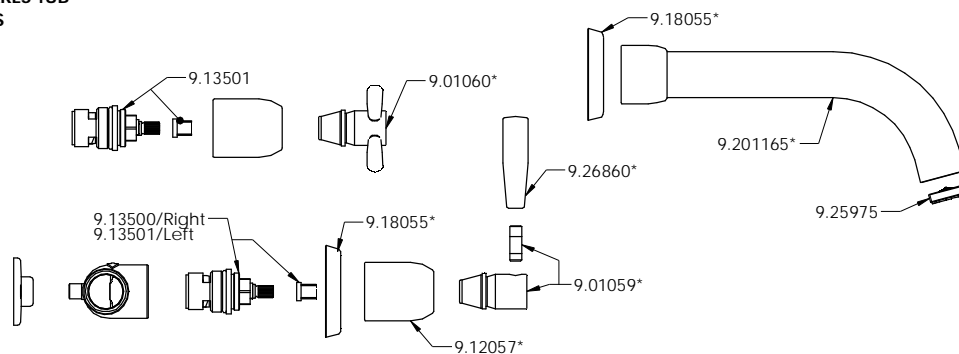

SPARES TUB SETS

* Where indicated please specify color

SPARE PARTS & SERVICE

ROHL
Authentic Luxury for Kitchen and Bath®

3 Parker
Irvine
CA 92618
(714) 557-1933

www.rohlhome.com

Perrin & Rowe products are manufactured in England using quality materials, the latest technology and built to the highest standards.

We would like to thank you for purchasing this Perrin & Rowe product and invite you to view the comprehensive range of Perrin & Rowe tapware, shower fittings, bathroom accessories, soap dispensers and bathroomware.

Please contact us to receive our latest product catalogues or view them online at www.rohlhome.com

Perrin & Rowe is a registered trademark.

9003321U

Issue 1