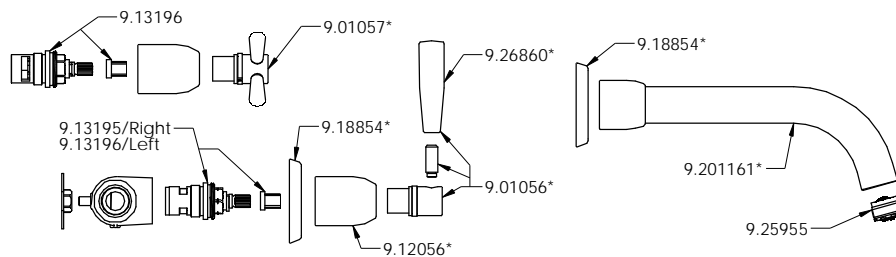

INSTALLATION INSTRUCTIONS

ROHL WARRANTY POLICY

All products supplied by ROHL carry warranties against manufacturing defects.

Perrin & Rowe products carry a Limited Lifetime Warranty.

ROHL LLC will provide free of charge, as its options, replacement part(s) or product (or a comparable alternative product) to replace those which have proven defective in materials or workmanship.

For full ROHL LLC WARRANTY please contact ROHL or visit www.rohlhome.com

SPARES LAV SETS