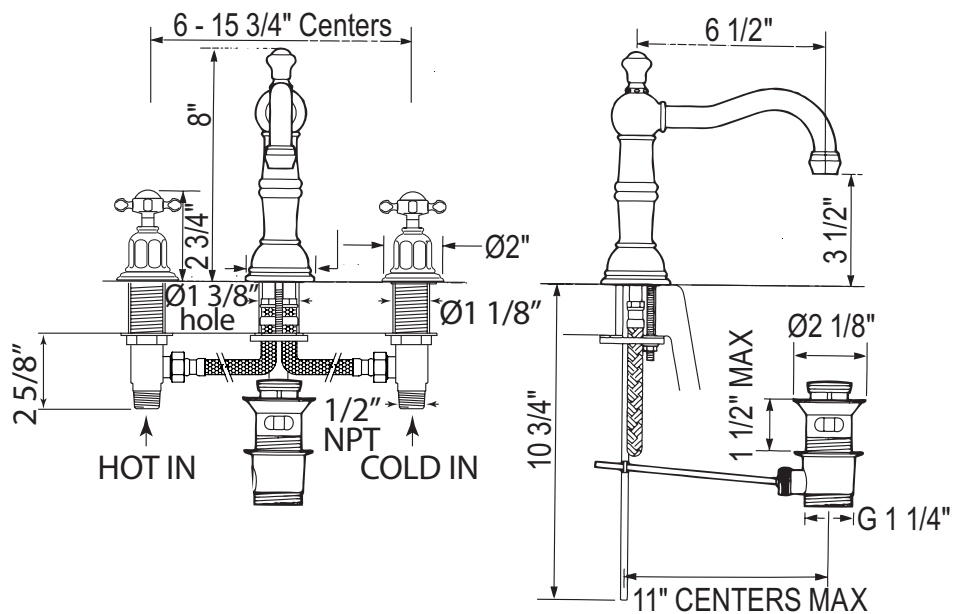

WARRANTY

- Limited Lifetime

Consult your local ROHL showroom for additional information and specifications. For complete warranty details and a list of showrooms, go to www.rohlhome.com.