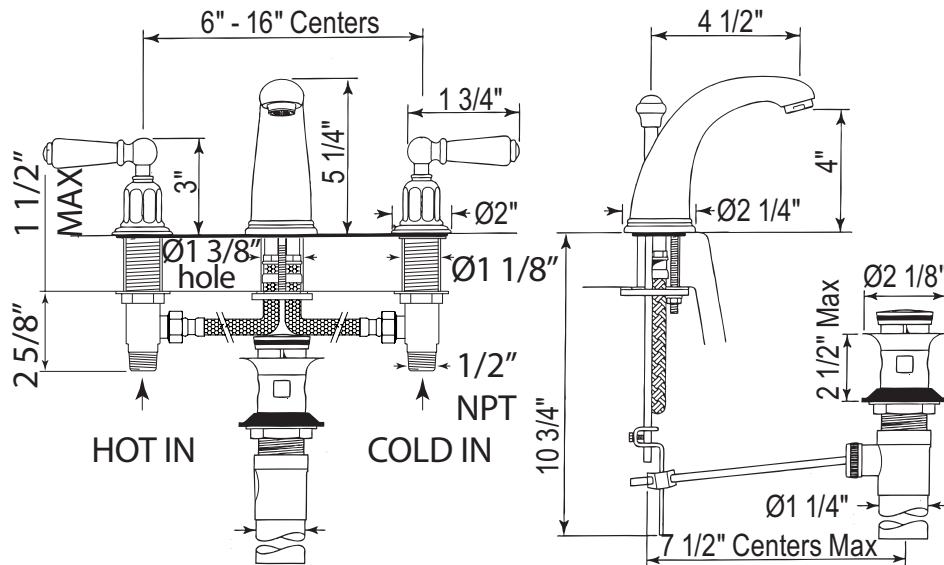

WARRANTY

- Limited Lifetime

Consult your local ROHL showroom for additional information and specifications. For complete warranty details and a list of showrooms, go to www.rohlhome.com.