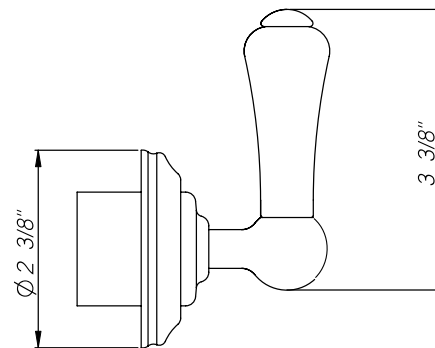

PERRIN & ROWE® CONCEALED WALL VALVE VOLUME CONTROL TRIM OR DIVERTER TRIM

ROHL Perrin & Rowe® Bath

U.3774LSP/TO (Metal Lever with Porcelain Cap)

U.3774LS/TO (All Metal Lever)

FEATURES

- Trim only
- No temperature indicator
- Applications:
  - Wall valve volume control: U.3240R or R1040R rough required
  - 3-port, 2-way diverter: U.5542NVO rough required
  - 4-port, 3-way diverter: R1062BO or U.5562NBO rough required

COLORS/FINISHES

- Polished Chrome
- Polished Nickel
- Satin Nickel
- Inca Brass
- English Bronze

WARRANTY

- Limited Lifetime

LSP

LS