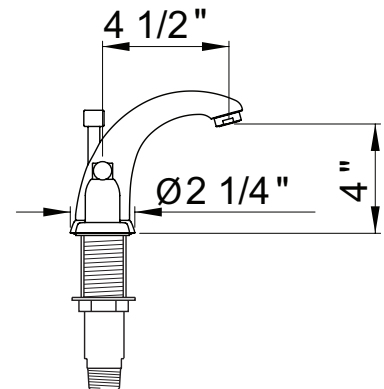

Consult your local ROHL showroom for additional information and specifications. For complete warranty details and a list of showrooms, go to www.rohlhome.com.