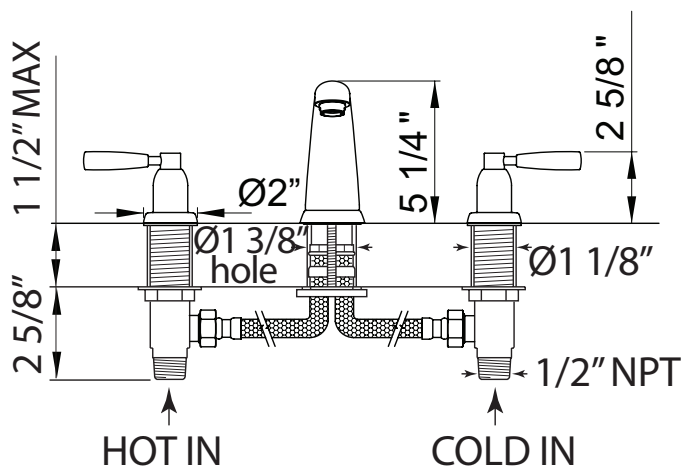

Consult your local ROHL showroom for additional information and specifications. For complete warranty details and a list of showrooms, go to www.rohlhome.com.