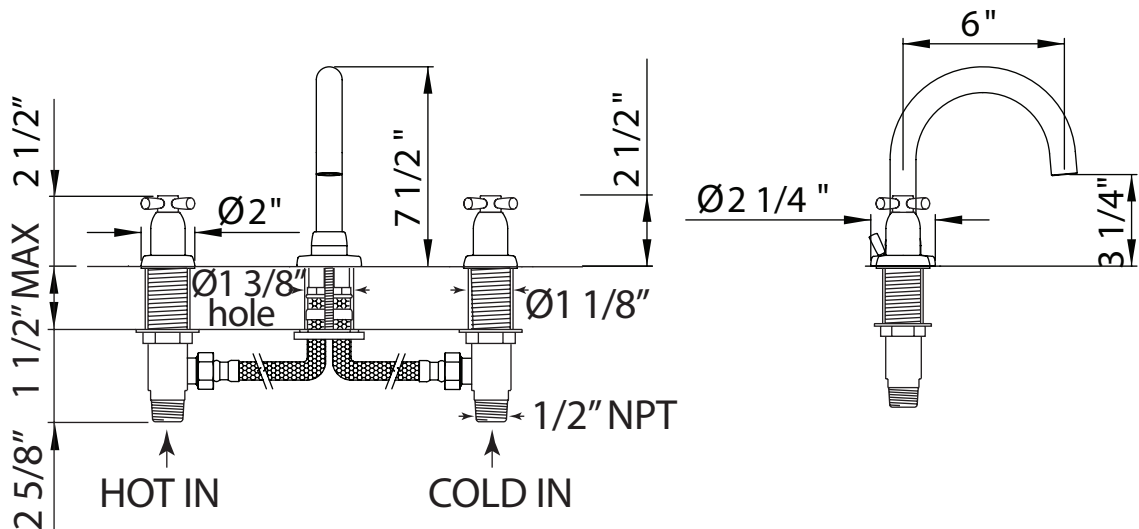

WARRANTY

- Limited Lifetime

Consult your local ROHL showroom for additional information and specifications. For complete warranty details and a list of showrooms, go to www.rohlhome.com.