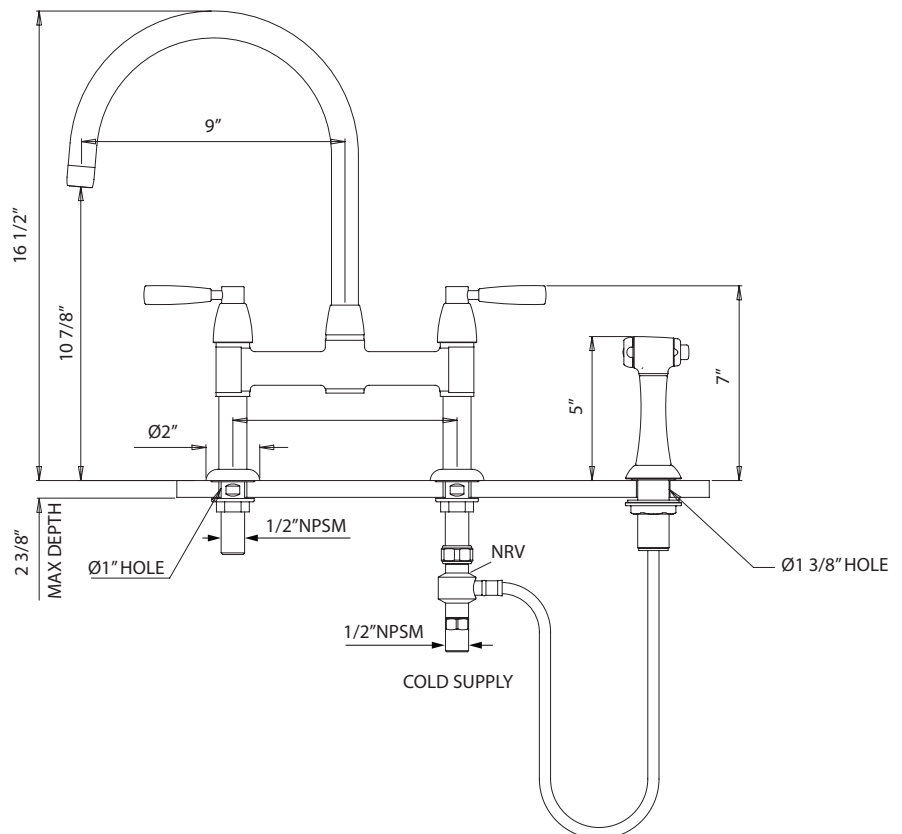

WARRANTY

- Limited Lifetime

Consult your local ROHL showroom for additional information and specifications. For complete warranty details and a list of showrooms, go to www.rohlhome.com.