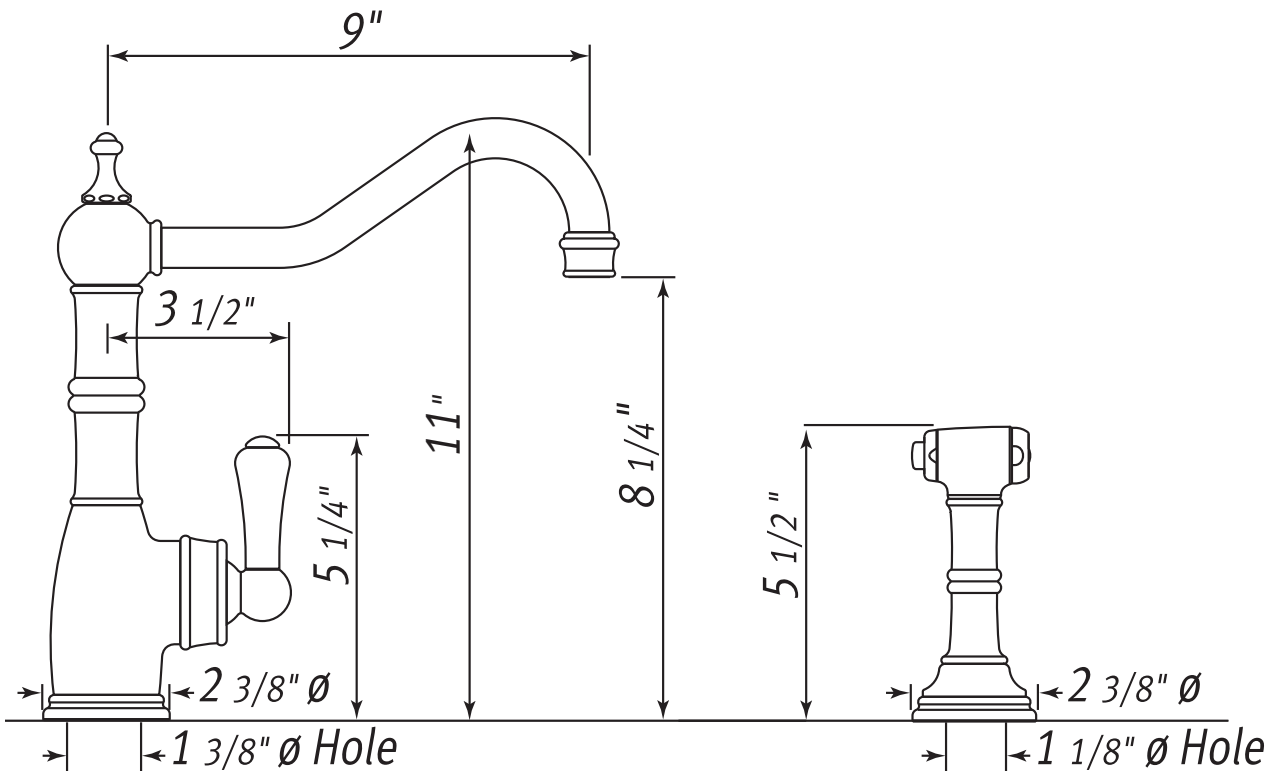

**Single Lever Single Hole Mixer With Handspray**

**U.4746\***

**FEATURES**

- Metal levers only
- Made from solid brass bar stock, CNC machined
- Ceramic disk control cartridge
- Swivel spout with two point bearing and sealing
- Insulated brass sidespray
- 1 3/4" max. installation on bench

**COLORS/FINISHES**

- Polished Chrome
- Polished Nickel
- Satin Nickel
- **English Gold**
- English Bronze

**WARRANTY**

- Limited Lifetime

\* For CA/VT, place a "-2" at end of model number for code compliant product. (Example A3608LMAPC-2)