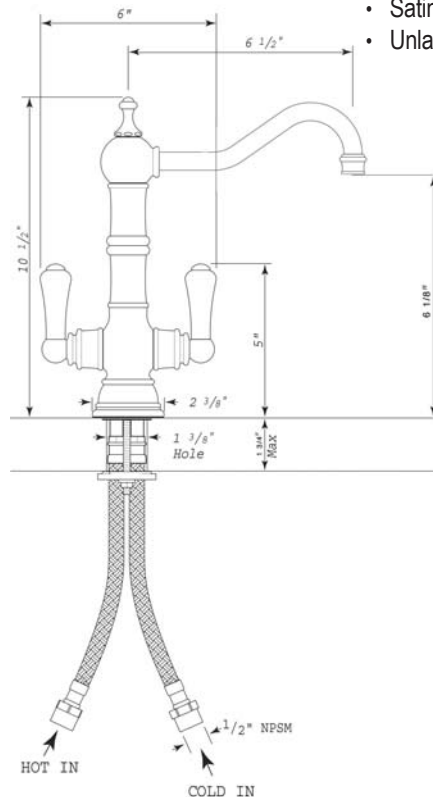

Single Hole Bar Mixer With Lever Handle

Perrin & Rowe® Kitchen

U.4759*

FEATURES

- Metal levers only
- Made from solid brass
- Ceramic 1/4 turn valves
- Swivel spout
- 1 3/4" max. installation depth on deck

* For CA/VT, place a "2" at end of model number for code compliant product. (Example A3608LMAPC-2)

Consult your local House of Rohl showroom for additional information and specifications. For complete warranty details and a list of showrooms, go to houseofrohl.com