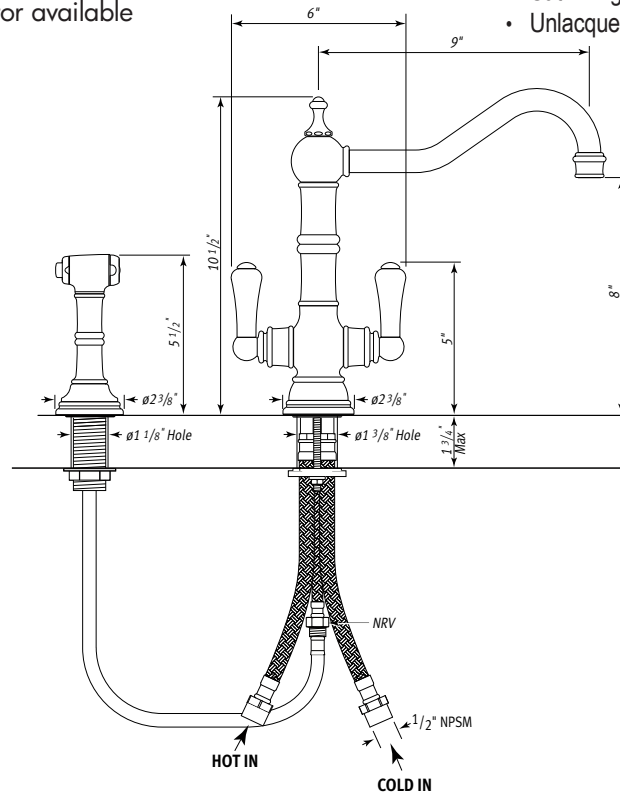

Single Hole Mixer with Sidespray

Perrin & Rowe Kitchen

U.4766*

FEATURES

- Metal levers only
- Made from solid brass
- 1/4-turn ceramic disc valves
- 9" reach swivel spout
- Insulated brass sidespray
- 1 3/4" max. installation depth on deck
- Low flow 1.5 GPM aerator available

* For CA/VT, place a "-2" at end of model number for code compliant product. (Example A3608LMAPC-2)