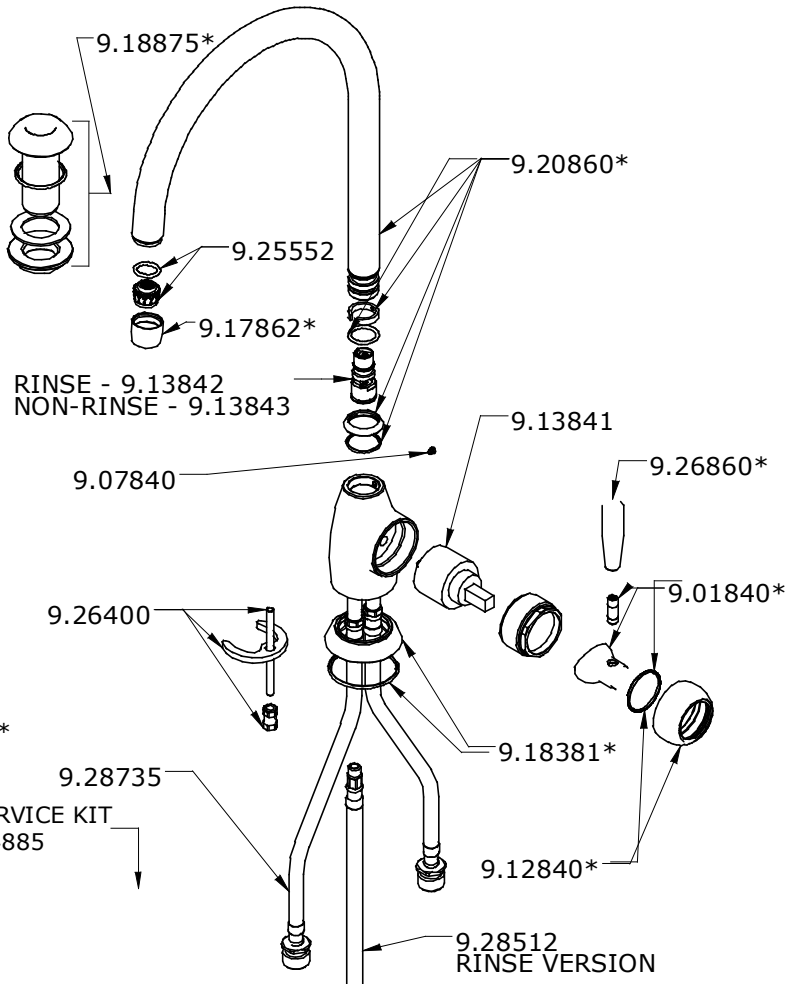

U.4846LS-2 SPARE PARTS

SPARES

Complete Rinse Head
9.27878*

9.19426

BAR SPOUT

Complete Hose
9.28426*

9.25552

9.17862*

9.20112*

9.25552

9.17862*

9.12861*

MIXER SERVICE KIT
9.54885

* Where indicated please specify color