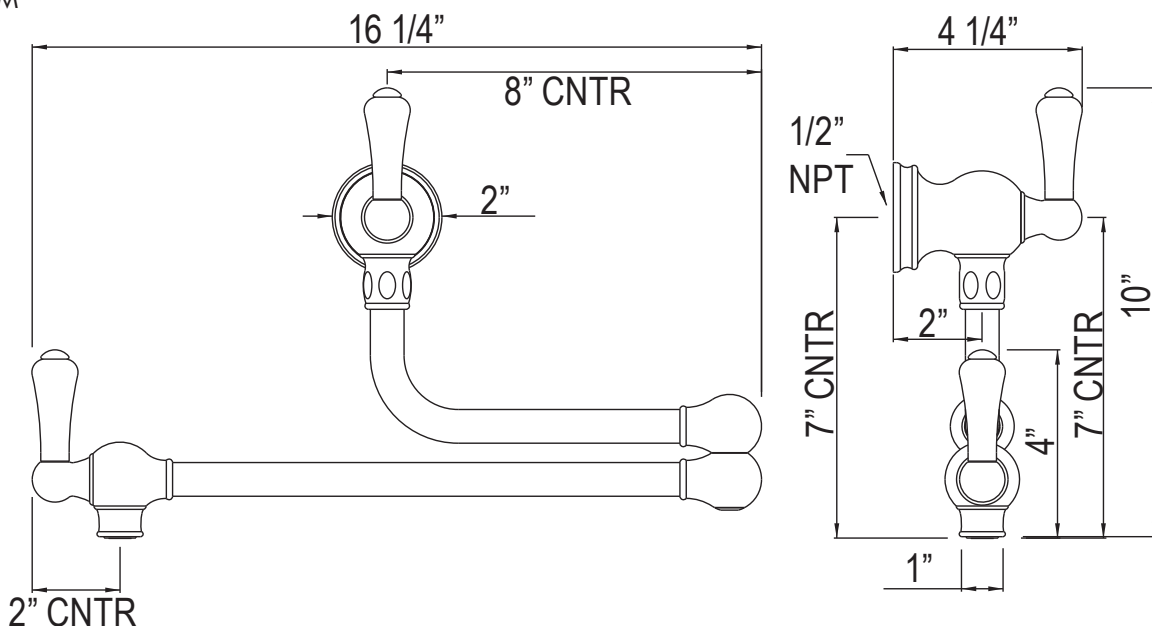

Perrin & Rowe® Wall Mount Swing Arm Pot Filler

U.4799LS*

FEATURES

- Ceramic disc control cartridges
- Folds away when not in use
- Extends for easy use over front or rear burners
- 1/2" F NPT connection
- Dual quarter turn handle shut-offs, one at the wall and one at the outlet. Eliminates need to reach over hot burners.
- 1/4-turn ceramic disc valves
- Brass construction
- 1.8 GPM

* For CA/VT, place a "-2" at end of model number for code compliant product. (Example A3608LMAPC-2)