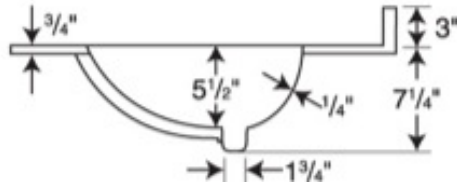

VC1B2261 22" x 61" Ellipse Vanity Top

Model number:

VC02261

Dimensions: 61" x 22" x 7"

Number of Bowls: One

Material: Swanstone

Standard Features:

- Bowl size 16-3/4" x 13-1/2" x 5-1/2"
- Reinforced solid surface means color and texture run all the way through and cannot wear away.
- Easily accommodates all faucet styles.
- Acetone will not harm.
- Hot curling irons will not burn.
- Make-up and hair-dye can be buffed out with household cleansers.

Certifications

Swan products adhere to one or more of the following certifications:

VC1B2261 22" x 61" Ellipse Vanity Top

Model number: VC02261

Dimensions: 61" x 22" x 7" **Number of Bowls:** One

Material: Swanstone

Dimensions:
61 x 22 x 7 1/4 in.

Weight:
59 lbs

	VT1B2225	VT1B2231	VT1B2237	VT1B2243	VT1B2249	VT1B2255	VT1B2261
A:	25"	31"	37"	43"	49"	55"	61"
B:	12 1/8"	15 1/8"	18 1/8"	21 1/8"	24 1/8"	27 1/8"	30 1/8"

Project: _____