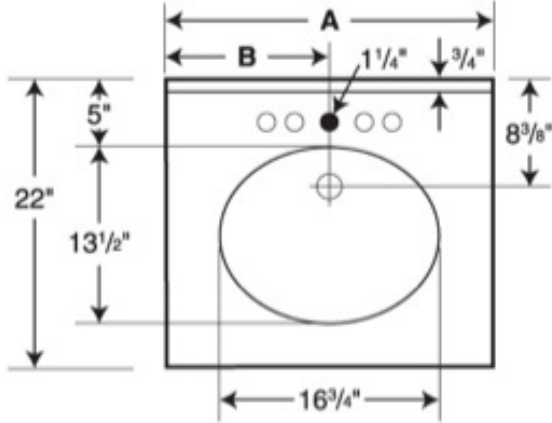

VC1B2261 22" x 61" Ellipse Vanity Top

Model number:

VC02261

Dimensions: 61" x 22" x 7"

Number of Bowls: One

Material: Swanstone

Standard Features:

- Bowl size 16-3/4" x 13-1/2" x 5-1/2"
- Reinforced solid surface means color and texture run all the way through and cannot wear away.
- Easily accommodates all faucet styles.
- Acetone will not harm.
- Hot curling irons will not burn.
- Make-up and hair-dye can be buffed out with household cleansers.

Certifications

Swan products adhere to one or more of the following certifications:

VC1B2261 22" x 61" Ellipse Vanity Top

Model number: VC02261

Dimensions: 61" x 22" x 7" **Number of Bowls:** One

Material: Swanstone

Dimensions:
61 x 22 x 7 1/4 in.

Weight:
59 lbs

	VT1B2225	VT1B2231	VT1B2237	VT1B2243	VT1B2249	VT1B2255	VT1B2261
A:	25"	31"	37"	43"	49"	55"	61"
B:	12 1/8"	15 1/8"	18 1/8"	21 1/8"	24 1/8"	27 1/8"	30 1/8"

Project: _____