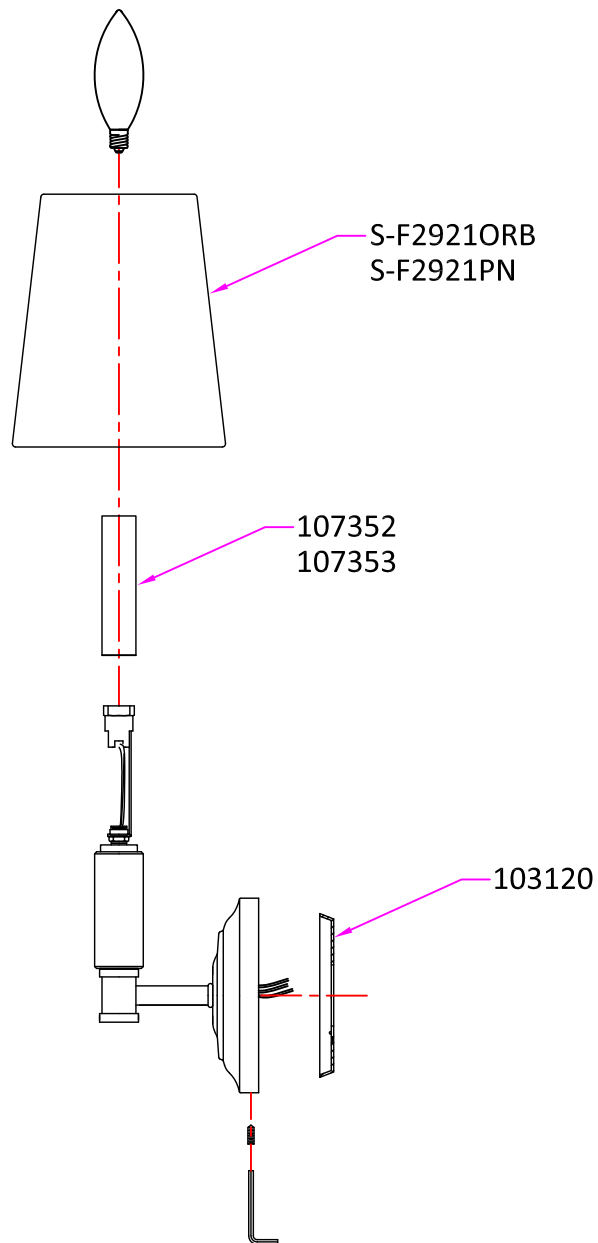

# Replacement Parts

## WB1717

Qty.	Part #	Description
	103120	4 1/2" VS Mounting Plate White
	S-F2921ORB	Shade F2921/F2922/F2937/WB1717 ORB
	S-F2921PN	Shade F2921/F2922/F2937/WB1717 PN
	107352	Candle Tube GW (7/8" * 2-3/4")
	107353	Candle Tube ORB (7/8" * 2-3/4")