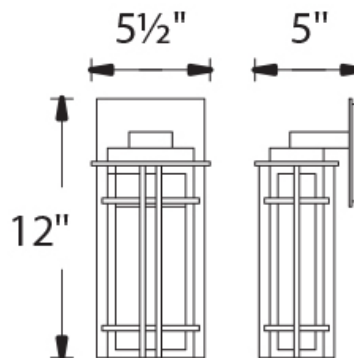

LINE DRAWING