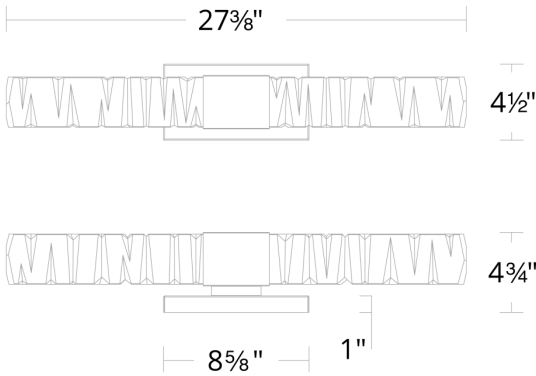

# Juliet

WS-58127

**PRODUCT DESCRIPTION**

A chiseled luminaire with a captivating sculptured texture. This design features solid faceted crystal spears dramatically carved for a prismatic impact. The canopy plate mounts horizontally or vertically to satisfy your lighting needs. A luxury design engineered for enduring beauty and longevity.

**FEATURES**

- Driver concealed within the canopy
- Thick sculptural K9 faceted crystal with distinct asymmetrical cuts

**SPECIFICATIONS**

Rated Life	50000 Hours
Standards	ETL, cETL, Damp Location Listed, Title 24 JA8: 2019 Compliant
Input	120/277V
Dimming	TRIAC: 100-10%
Mounting	Can be mounted on wall in all orientations
Color Temp	3500K
CRI	90
Construction	Extruded aluminum body with thick K9 crystal shade

WS-58127

Model & Size	Color Temp	Finish	LED Watts	LED Lumens	Delivered Lumens
WS-58127 27"	3500K	AB Aged Brass	14.6W	1330	1036
	3500K	BN Brushed Nickel	14.6W	1330	1036

Example: **WS-58127-BN**