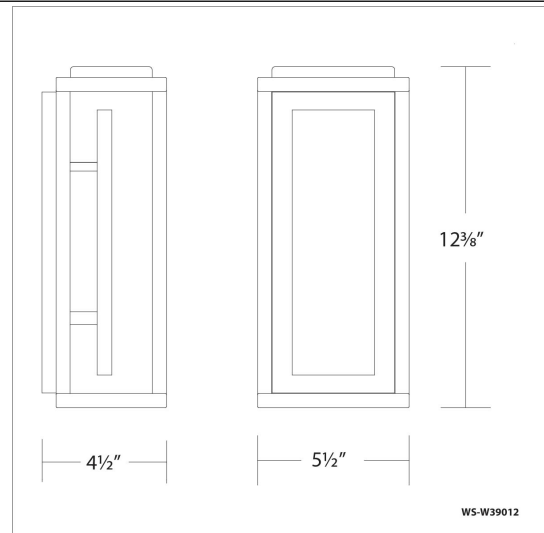

Fixture Type: _____

Catalog Number: _____

Project: _____

Location: _____

Hathaway Wall Light 3000K

Model & Size	Color Temp & CRI	Watt	Voltage	LED Lumens	Delivered Lumens	Finish
WS-W39012 12"	3000K 90	19W	120 VAC	796	48	BK/AB Black/Aged Brass

Example: **WS-W39012-BK/AB**

DESCRIPTION

Gracious entry. Clean lines and burnished metal.

FEATURES

- Back lit away from painted AB/BK panel to create indirect illumination
- Driver concealed within fixture
- 5 Year warranty

SPECIFICATIONS

Color Temp:	3000K
Input:	120 VAC, 50/60Hz
CRI:	90
Dimming:	ELV: 100-10%, 0-10V: 100-5%, TRIAC: 100-5%
Rated Life:	50000 Hours
Standards:	ETL, cETL, IP65, Dark Sky Friendly
	Wet Location Listed
Construction:	Aluminum hardware

FINISHES

Black/ Aged
Brass

LINE DRAWING