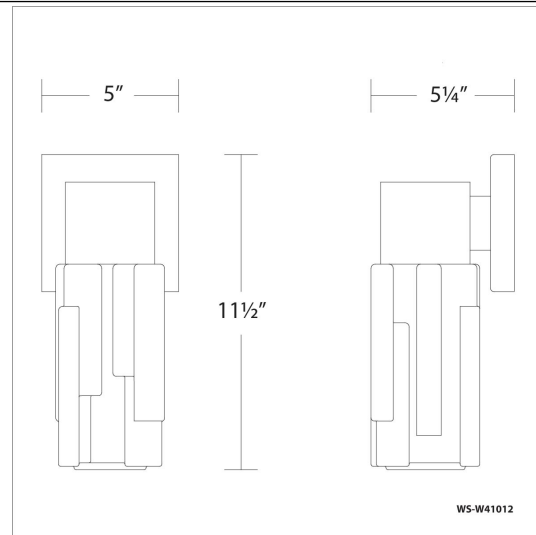

Black

LINE DRAWING