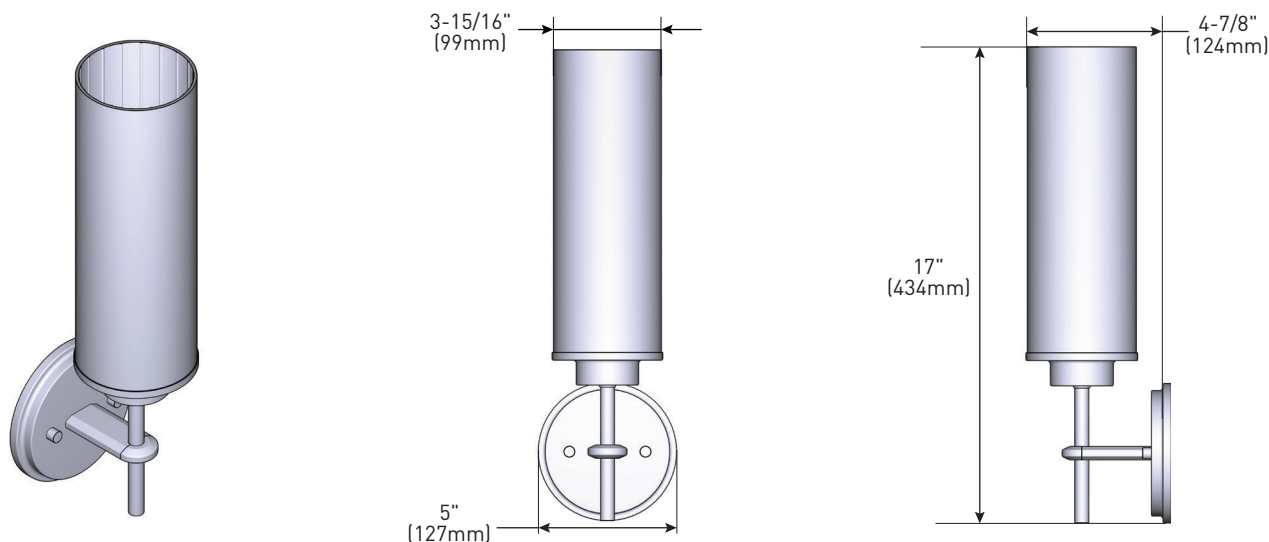

Greenfield™ Technical Specification

YB1761

Single Globe Light Fixture

Dimensions:

Product Information:

Stock Numbers: YB1761CH – Chrome
YB1761BN – Brushed Nickel
YB1761BL – Matte Black
YB1761BG – Brushed Gold

Globe Service Kit: YB1769

Materials: Steel, glass

Voltage: 120v

Bulb: 100w max (not included); type T

UL Listed: Yes – for damp locations

Important Notes: Turn off power during installation. Do not connect or disconnect under load.