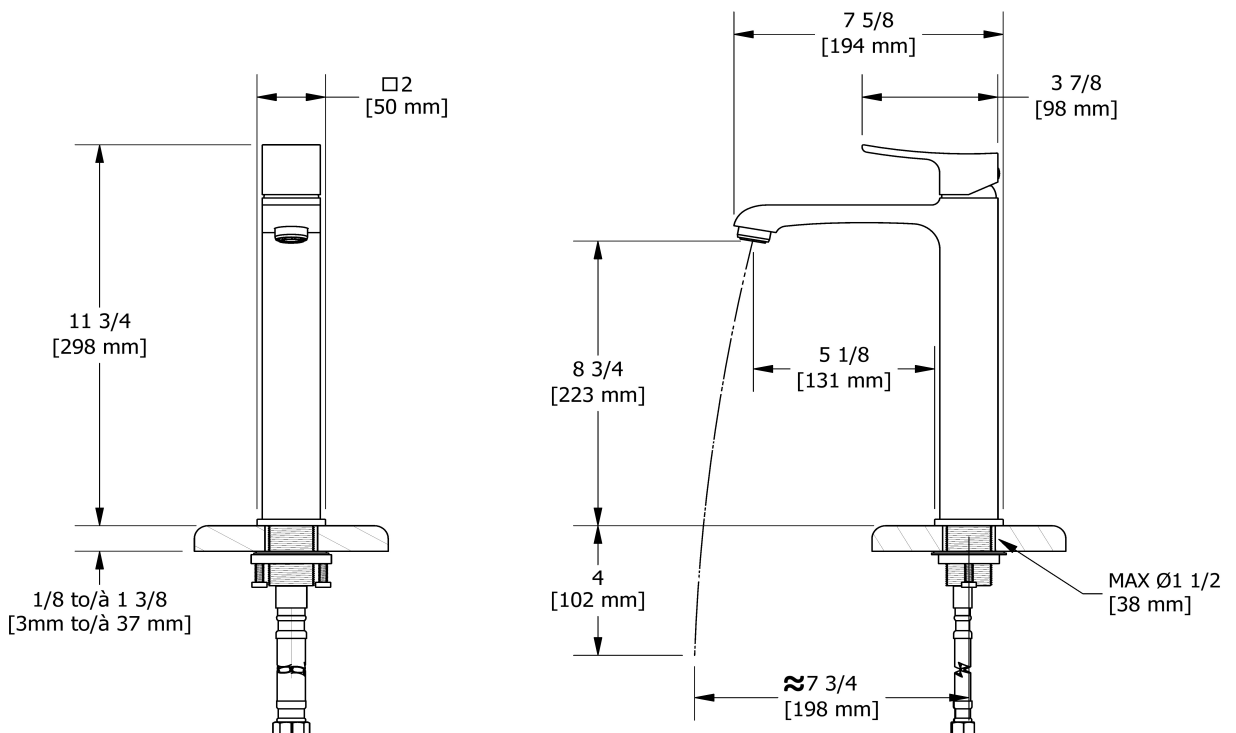

Certifications

- CSA B125.1
- NSF/ANSI standard 61 and 372
- ASME A112.18.1
- CMR248 Approval
- ADA