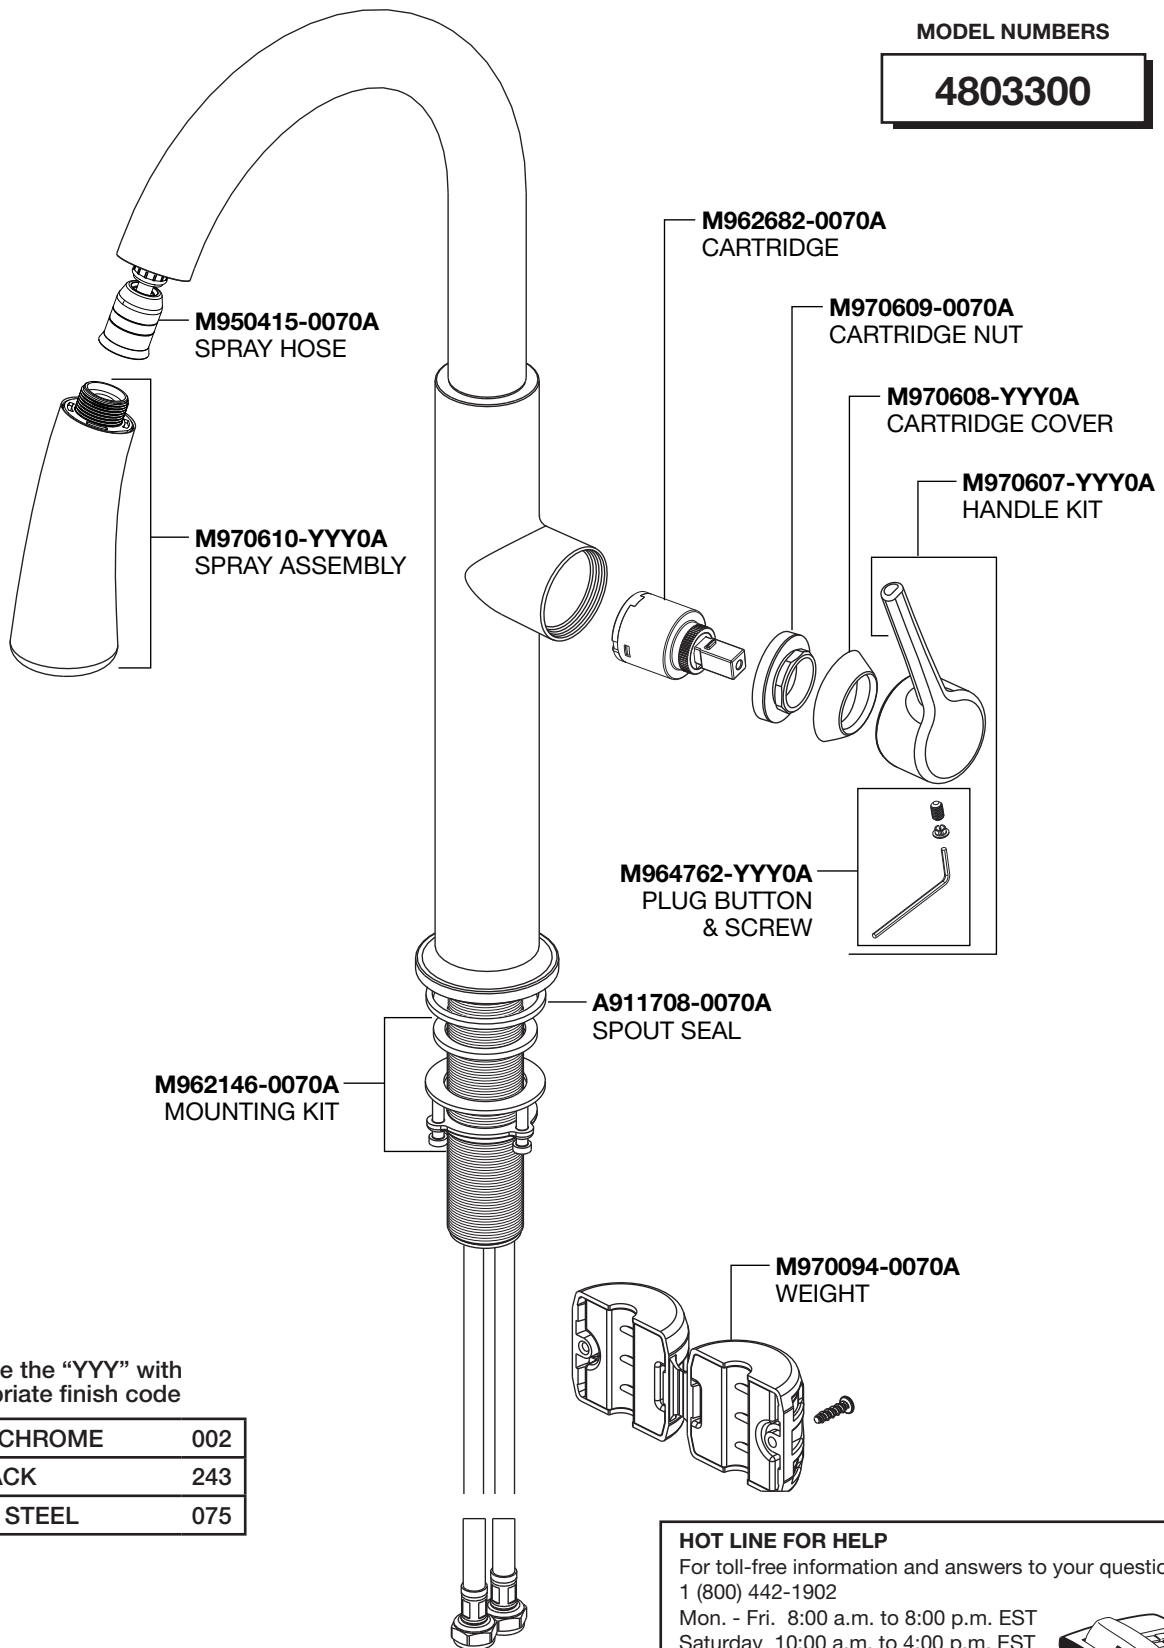

American Standard

Studio-S® Pull-Down Kitchen Faucet

MODEL NUMBERS

4803300

Replace the "YYY" with appropriate finish code

POLISHED CHROME	002
MATTE BLACK	243
STAINLESS STEEL	075

HOT LINE FOR HELP

For toll-free information and answers to your questions, call:
1 (800) 442-1902