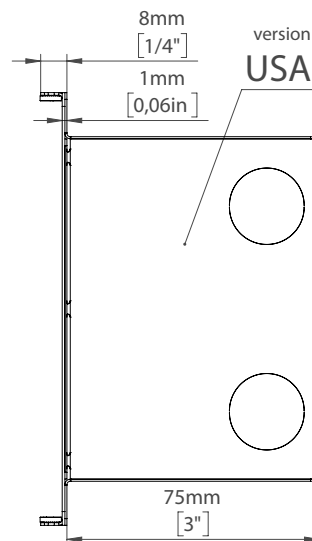

REMOTELY-WIRED TOUCH DIGITAL HEAT CONTROLLER

MODEL: ATW-TDHCR

SIRIO | QUADRO | MODELLO i | VEGA | ANTUS

TECHNICAL DRAWING

ATW-TDHCR-P
POLISHED

ATW-TDHCR-B
BRUSHED

ATW-TDHCR-MB
MATTE BLACK

ATW-TDHCR-SB
SATIN BRASS

ATW-TDHCR-W
WHITE

ATW-TDHCR-BB
BRUSHED BRONZE

Amba
HEATED TOWEL RACKS
www.ambaproducts.com

MAX LOAD
VOLTS: 115
WATTS: 1200
AMPS: 10.0