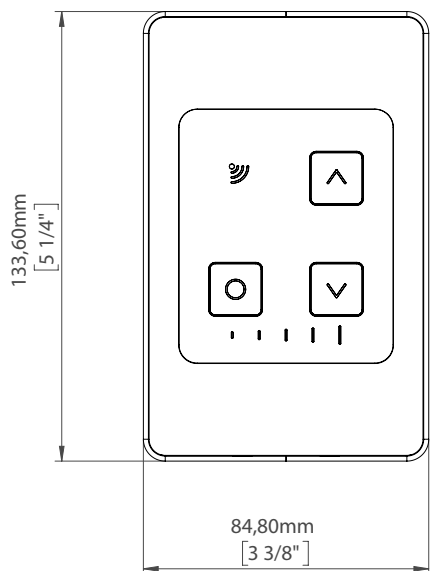

REMOTELY-WIRED TOUCH DIGITAL HEAT CONTROLLER

MODEL: ATW-TDHCR

SIRIO | QUADRO | MODELLO i | VEGA | ANTUS

TECHNICAL DRAWING

ATW-TDHCR-P
POLISHED

ATW-TDHCR-B
BRUSHED

ATW-TDHCR-MB
MATTE BLACK

ATW-TDHCR-SB
SATIN BRASS

ATW-TDHCR-W
WHITE

ATW-TDHCR-BB
BRUSHED BRONZE

Amba
HEATED TOWEL RACKS
www.ambaproducts.com

MAX LOAD
VOLTS: 115
WATTS: 1200
AMPS: 10.0