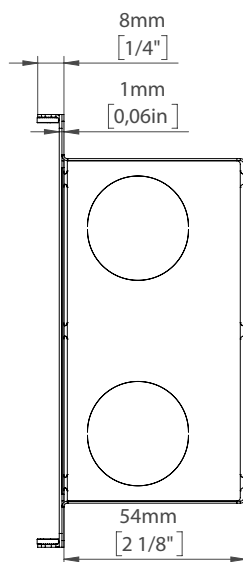

REMOTELY-WIRED TOUCH DIGITAL HEAT CONTROLLER

MODEL: ATW-TDHCR

SIRIO | QUADRO | MODELLO i | VEGA | ANTUS

TECHNICAL DRAWING

ATW-TDHCR-P
POLISHED

ATW-TDHCR-B
BRUSHED

ATW-TDHCR-MB
MATTE BLACK

ATW-TDHCR-SB
SATIN BRASS

ATW-TDHCR-W
WHITE

ATW-TDHCR-BB
BRUSHED BRONZE

Amba
HEATED TOWEL RACKS
www.ambaproducts.com

MAX LOAD
VOLTS: 115
WATTS: 1200
AMPS: 10.0