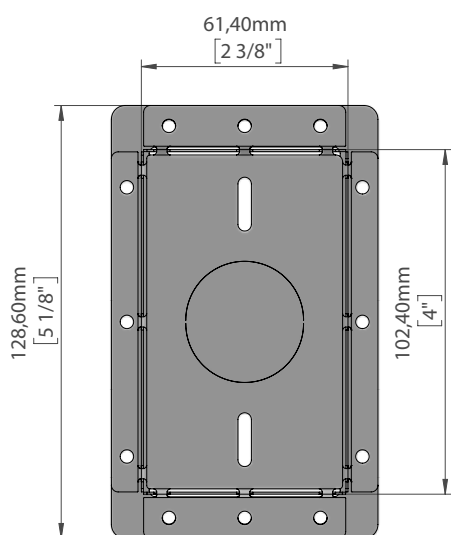

REMOTELY-WIRED TOUCH DIGITAL HEAT CONTROLLER

MODEL: ATW-TDHCR

SIRIO | QUADRO | MODELLO i | VEGA | ANTUS

TECHNICAL DRAWING

ATW-TDHCR-P
POLISHED

ATW-TDHCR-B
BRUSHED

ATW-TDHCR-MB
MATTE BLACK

ATW-TDHCR-SB
SATIN BRASS

ATW-TDHCR-W
WHITE

ATW-TDHCR-BB
BRUSHED BRONZE

Amba
HEATED TOWEL RACKS
www.ambaproducts.com

MAX LOAD
VOLTS: 115
WATTS: 1200
AMPS: 10.0