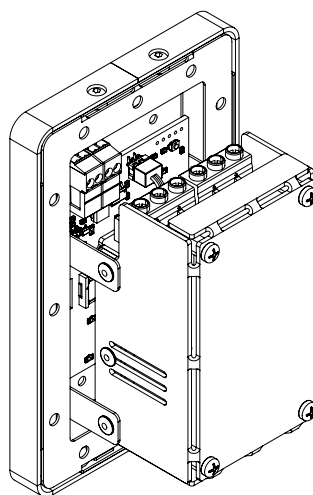

REMOTELY-WIRED TOUCH DIGITAL HEAT CONTROLLER

MODEL: ATW-TDHCR

SIRIO | QUADRO | MODELLO i | VEGA | ANTUS

TECHNICAL DRAWING

ATW-TDHCR-P
POLISHED

ATW-TDHCR-B
BRUSHED

ATW-TDHCR-MB
MATTE BLACK

ATW-TDHCR-SB
SATIN BRASS

ATW-TDHCR-W
WHITE

ATW-TDHCR-BB
BRUSHED BRONZE

Amba
HEATED TOWEL RACKS
www.ambaproducts.com

MAX LOAD
VOLTS: 115
WATTS: 1200
AMPS: 10.0