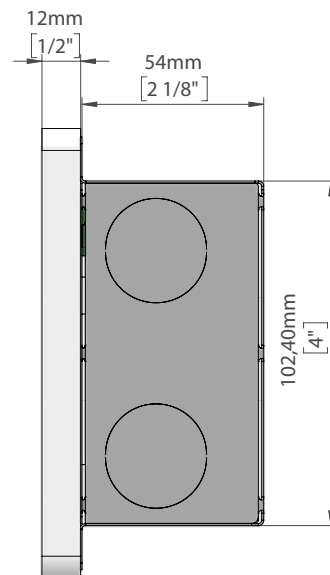

REMOTELY-WIRED TOUCH DIGITAL HEAT CONTROLLER

MODEL: ATW-TDHCR

SIRIO | QUADRO | MODELLO i | VEGA | ANTUS

TECHNICAL DRAWING

ATW-TDHCR-P
POLISHED

ATW-TDHCR-B
BRUSHED

ATW-TDHCR-MB
MATTE BLACK

ATW-TDHCR-SB
SATIN BRASS

ATW-TDHCR-W
WHITE

ATW-TDHCR-BB
BRUSHED BRONZE

Amba
HEATED TOWEL RACKS
www.ambaproducts.com

MAX LOAD
VOLTS: 115
WATTS: 1200
AMPS: 10.0