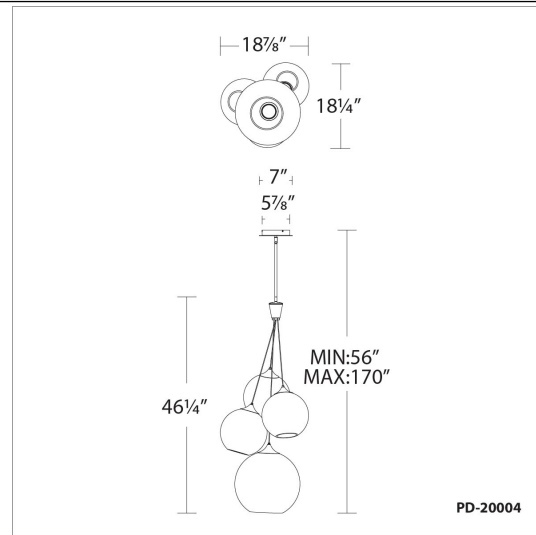

LINE DRAWING