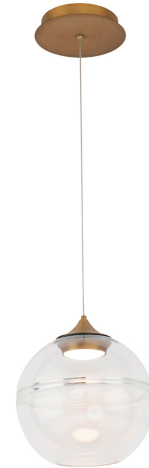

Fixture Type: _____

Catalog Number: _____

Project: _____

Location: _____

Bistro

Pendant 3000K

Model & Size	Color Temp & CRI	Finish	Watt	LED Lumens	Delivered Lumens	Title 24
PD-20010 10"	3000K 90	AB Aged Brass	9W	680	259	YES

Example: **PD-20010-AB**

DESCRIPTION

Classic forms elevated.

FEATURES

- Low profile, powered aircraft cables for an ultra-clean look
- Easy to clean
- Can be mounted on a sloped ceiling
- Three 12" and one 6" downrods included for PD-20004 only
- Driver conceals within the canopy
- Quick install canopy
- 5 Year warranty

SPECIFICATIONS

Color Temp:	3000K
Input:	120-277 VAC, 50/60Hz
CRI:	90
Dimming:	ELV: 100-10%, 0-10V: 100-5%, TRIAC: 100-5%
Rated Life:	50000 Hours
Standards:	ETL, cETL, Title 24: 2019
	Damp Location Listed
Construction:	Aluminum hardware with glass diffuser