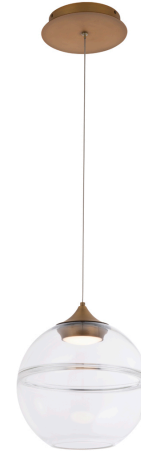

Fixture Type: _____

Catalog Number: _____

Project: _____

Location: _____

Bistro

Pendant 3000K

Model & Size	Color Temp & CRI	Finish	Watt	LED Lumens	Delivered Lumens	Title 24
PD-20014 14"	3000K 90	AB Aged Brass	9W	680	281	YES

Example: **PD-20014-AB**

DESCRIPTION

Classic forms elevated.

FEATURES

- Low profile, powered aircraft cables for an ultra-clean look
- Easy to clean
- Can be mounted on a sloped ceiling
- Three 12" and one 6" downrods included for PD-20004 only
- Driver conceals within the canopy
- Quick install canopy
- 5 Year warranty

SPECIFICATIONS

Color Temp:	3000K
Input:	120-277 VAC, 50/60Hz
CRI:	90
Dimming:	ELV: 100-10%, 0-10V: 100-5%, TRIAC: 100-5%
Rated Life:	50000 Hours
Standards:	ETL, cETL, Title 24: 2019
	Damp Location Listed
Construction:	Aluminum hardware with glass diffuser