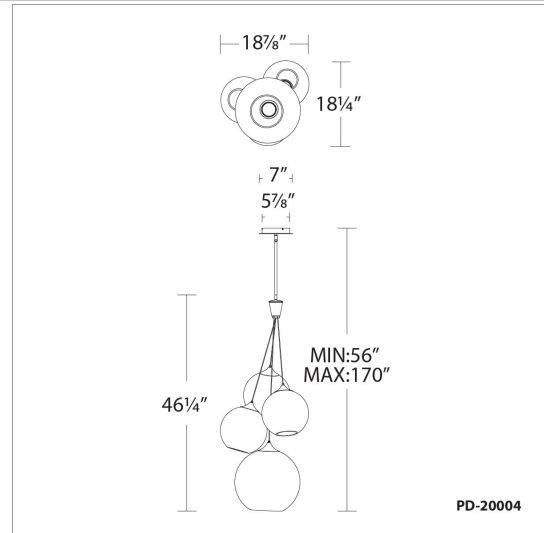

LINE DRAWING