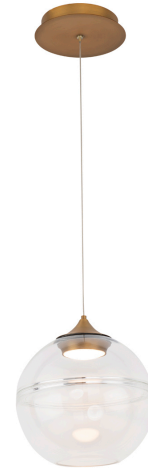

Fixture Type: _____

Catalog Number: _____

Project: _____

Location: _____

Bistro

Pendant 3000K

Model & Size	Color Temp & CRI	Finish	Watt	LED Lumens	Delivered Lumens	Title 24
PD-20010 10"	3000K 90	AB Aged Brass	9W	680	259	YES

Example: **PD-20010-AB**

DESCRIPTION

Classic forms elevated.

FEATURES

- Low profile, powered aircraft cables for an ultra-clean look
- Easy to clean
- Can be mounted on a sloped ceiling
- Three 12" and one 6" downrods included for PD-20004 only
- Driver conceals within the canopy
- Quick install canopy
- 5 Year warranty

SPECIFICATIONS

Color Temp:	3000K
Input:	120-277 VAC, 50/60Hz
CRI:	90
Dimming:	ELV: 100-10%, 0-10V: 100-5%, TRIAC: 100-5%
Rated Life:	50000 Hours
Standards:	ETL, cETL, Title 24: 2019
	Damp Location Listed
Construction:	Aluminum hardware with glass diffuser