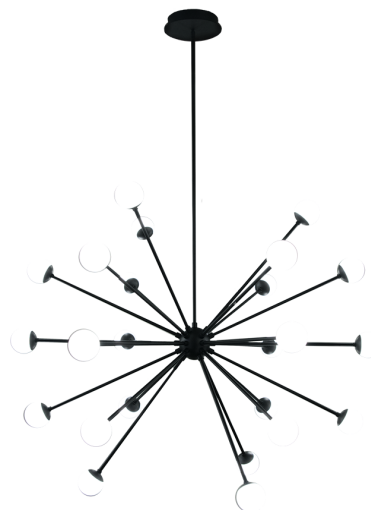

Fixture Type: _____

Catalog Number: _____

Project: _____

Location: _____

Bossa Nova

Pendant 3000K

Model & Size	Color Temp & CRI	Finish	Watt	LED Lumens	Delivered Lumens	Title 24
PD-93854 54"	3000K 90	BK Black	88W	7394	6158	Yes

Example: **PD-93854-BK**

DESCRIPTION

With its contrast of simple shapes, Bossa Nova captures the formal energy of Mid-Century modernism, but adds a high-tech twist with cutting-edge LED light and an installation-friendly design.

FEATURES

- Easy to assemble design with quick wiring connector
- Three 12" and one 6" downrods included for customized length
- Can be mounted on a sloped ceiling
- Driver concealed within the canopy
- 5 year warranty

SPECIFICATIONS

Color Temp:	3000K
Input:	120-277 VAC, 50/60Hz
CRI:	90
Dimming:	ELV: 100 - 10%, 0-10V: 100 - 5%
Rated Life:	50000 Hours
Mounting:	Heavy gauge retention clips support trim firmly. Safety cabling standard.
Standards:	ETL, cETL, Title 24 JA8-2016 Compliant Damp Location Listed
Construction:	Steel body with mouth-blown opal glass shade

REPLACEMENT PARTS

- RPL-GLA-93804 - Glass
- RPL-ROD-OUT06-BK - 6" rod - BK finish
- RPL-ROD-OUT12-BK - 12" rod - BK finish