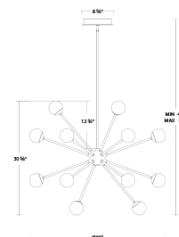

REPLACEMENT PARTS

- RPL-GLA-93804 - Glass
- RPL-ROD-OUT06-BK - 6" rod - BK finish
- RPL-ROD-OUT12-BK - 12" rod - BK finish

FINISHES

Black

LINE DRAWING

Fixture Type: _____

Catalog Number: _____

Project: _____

With its contrast of simple shapes, Bossa Nova captures the formal energy of Mid-Century modernism, but adds a high-tech twist with cutting-edge LED light and an installation-friendly design.

FEATURES

- Easy to assemble design with quick wiring connector
- Three 12" and one 6" downrods included for customized length
- Can be mounted on a sloped ceiling
- Driver concealed within the canopy
- 5 year warranty