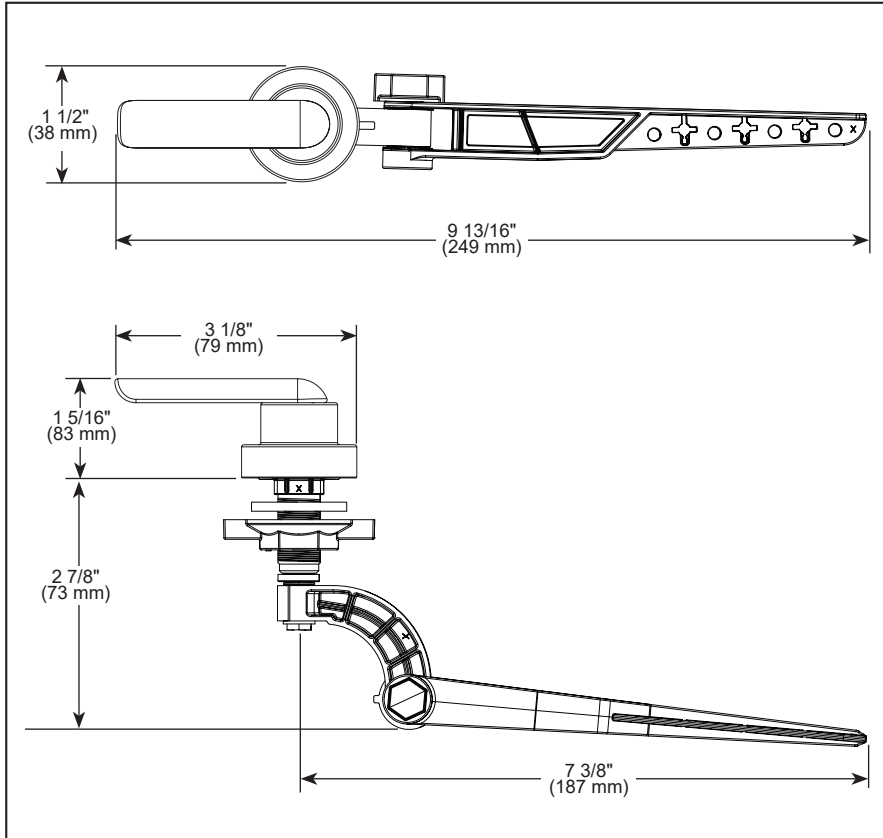

BRIZO®

ACCESSORIES

- Rocceso™ Bath Collection
- Universal Flush Lever

STANDARD SPECIFICATIONS:

- Universal front or left side mount tank lever

WARRANTY

- Parts and Finish - Lifetime limited warranty; or for commercial purchasers, 10 years for multi-family residential (apartments and condominiums) and 5 years for all other commercial uses, in each case from the date the product is received by the original purchaser or their authorized representative (installation contractor, etc.).
- Please go to www.brizo.com for the complete details of our limited warranty