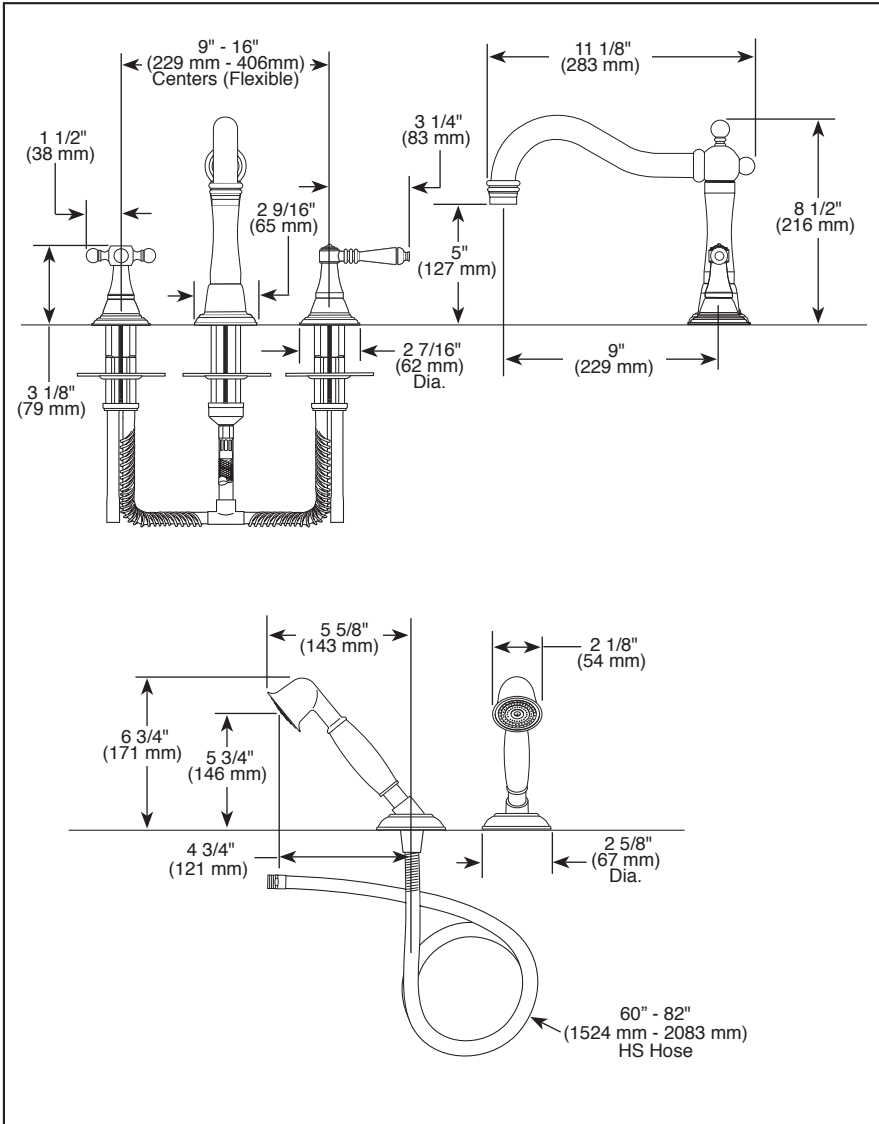

Submitted Model No.: _____

Specific Features: _____

▲ Designate Proper Finish Suffix

BRIZO®

ROMAN TUB/WHIRLPOOL FAUCET TRIM

- Tresa® Bath Collection
- Three Hole Installation (T67336 & T67338 Series)
- Four Hole Installation (T67436 & T67438 Series)
- Rough-In Kit Must Also be Ordered to Complete Installation (R64707 for Four Hole and R62707 for Three Hole)

STANDARD SPECIFICATIONS:

- Trim Only for two handle Roman Tub faucet for concealed mounting
- Temperature and volume controlled with handles
- Rough-In kit must also be ordered to complete installation (R64707 for four hole and R62707 for three hole). There are separate specification sheets on each rough-in kit if more details are required.
- Handshower maximum 1.75 gpm @ 80 psi, 6.6 L/min @ 550 kPa
- Minimum 4 1/2" (114 mm) to maximum 8" (203 mm) distance between holes
- Accommodates up to 2 1/2" deck thickness

COMPLIES WITH:

- ASME A112.18.1 / CSA B125.1
- Indicates compliance to ICC/ANSI A117.1 - Valve control only
- EPA WaterSense® - Applies to handshower only - RP34696*

Brizo Kitchen & Bath Company reserves the right (1) to make changes in specifications and materials, and (2) to change or discontinue models, both without notice or obligation. Dimensions are for reference only. See current full-line price book or www.brizo.com for finish options and product availability.