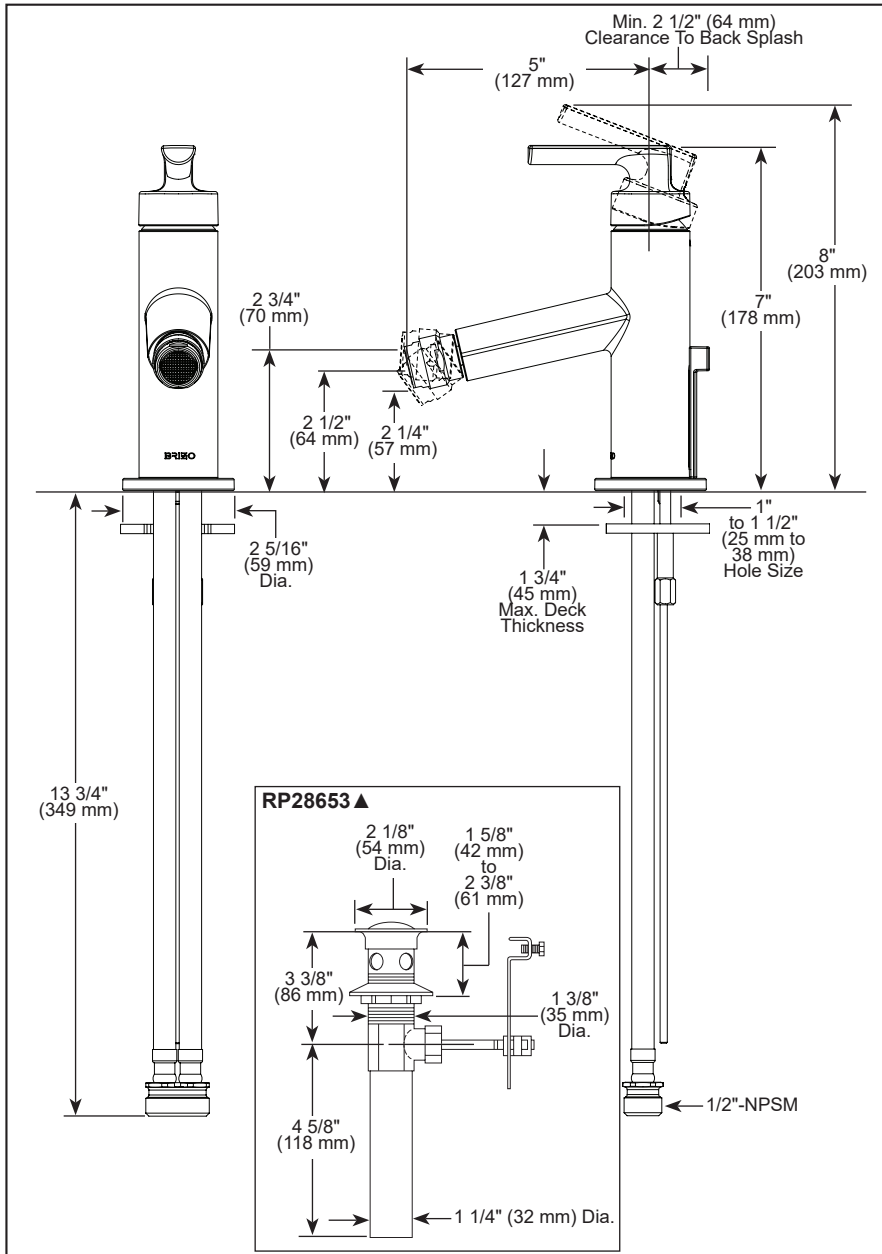

BRIZO®

BIDET FAUCET

- Kintsu® Collection
- Single Handle Bidet Faucet

STANDARD SPECIFICATIONS:

- One hole mount
- Control mechanism - 28 mm ceramic disc cartridge with metal stem
- Metal pop-up drain included
- Solid brass fabricated body

COMPLIES WITH:

- ASME A112.18.1 / CSA B125.1
- ASME A112.18.2 / CSA B125.2
- ♿ ICC/ANSI A117.1 - Valve control only

68106-▲

▲ Designate Proper Finish Suffix

Brizo Kitchen & Bath Company reserves the right (1) to make changes in specifications and materials, and (2) to change or discontinue models, both without notice or obligation. Dimensions are for reference only. See current full-line price book or www.brizo.com for finish options and product availability.