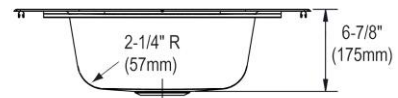

Installation Type:	Drop-in
Material:	304 Stainless Steel
Finish:	Brushed Satin
Gauge:	20
Sound Deadening:	Bottom only pads
Number of Bowls:	1
Sink Dimensions:	25" x 17" x 6-7/8"
Bowl 1 Dimensions:	15-3/4" x 14" x 6-3/4"
Drain Size:	3-1/2" (89mm)
Drain Location:	Center
Minimum Cabinet Size:	30"
Mounting Hardware:	Part # 64090012 included for countertops up to 3/4" (19mm) thick
Cutout Template #:	1000001246

[Installation Instructions \(PDF\) - 0000001000](#)

[Installation Instructions \(PDF\) - 1000005235_drain](#)

[Warranty \(PDF\)](#)

1-1/8" (29mm) Diameter Slotted Holes (2 Places)

PART: _____ QTY: _____

PROJECT: _____