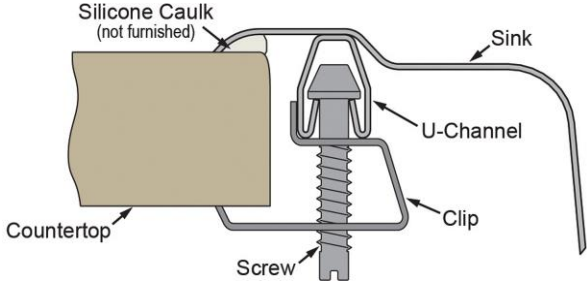

PRODUCT SPECIFICATIONS

Elkay Celebrity Stainless Steel 25" x 17" x 6-7/8", Single Bowl Drop-in Classroom Sink and Faucet / Bubbler Kit. Sink is manufactured from 20 gauge 304 Stainless Steel with a Brushed Satin finish, Center drain placement, and Bottom only pads.

Installation Type:	Drop-in
Material:	304 Stainless Steel
Finish:	Brushed Satin
Gauge:	20
Sound Deadening:	Bottom only pads
Number of Bowls:	1
Sink Dimensions:	25" x 17" x 6-7/8"
Bowl 1 Dimensions:	15-3/4" x 14" x 6-3/4"
Drain Size:	3-1/2" (89mm)
Drain Location:	Center
Minimum Cabinet Size:	30"
Mounting Hardware:	Part # 64090012 included for countertops up to 3/4" (19mm) thick
Cutout Template #:	1000001246

Template is available for download at elkay.com. CAD software will be required to open the template.

Cutout Dimensions for Drop-in Installation:

24-3/8" x 16-3/8" (619mm x 416mm) with 1-1/2" (38mm) corner radius

Installation Profile:

OPTIONAL ACCESSORIES

Hardware:	LK364, LK463