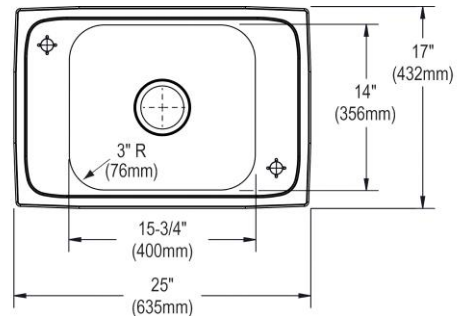

Installation Type:	Drop-in
Material:	304 Stainless Steel
Finish:	Brushed Satin
Gauge:	20
Sound Deadening:	Bottom only pads
Number of Bowls:	1
Sink Dimensions:	25" x 17" x 6-7/8"
Bowl 1 Dimensions:	15-3/4" x 14" x 6-3/4"
Drain Size:	3-1/2" (89mm)
Drain Location:	Center
Minimum Cabinet Size:	30"
Mounting Hardware:	Part # 64090012 included for countertops up to 3/4" (19mm) thick
Cutout Template #:	1000001246

Template is available for download at elkay.com. CAD software will be required to open the template.

Cutout Dimensions for Drop-in Installation:

24-3/8" x 16-3/8" (619mm x 416mm) with 1-1/2" (38mm) corner radius

[Installation Instructions \(PDF\) - 0000001000](#)

[Installation Instructions \(PDF\) - 1000005235_drain](#)

[Warranty \(PDF\)](#)

1-1/8" (29mm) Diameter Slotted Holes (2 Places)

PART: _____ QTY: _____

PROJECT: _____