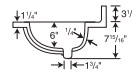

SPECIFICATIONS

Swanstone Chesapeake Double Bowl Vanity Tops

Model	Part	Nominal Dimensions	Ship Wt. Lb.	Ship FedEx	Carton Dims. In.	Cu. Ft.
CH2B2261	CH022612B	22-1/2" D x 61" W	51	-	64 x 26 x 14	13.48
CH2B2273	CH022732B	22-1/2" D x 73" W	68	-	77 x 26 x 14	16.22

Includes: One compression-molded vanity top with overflow, integral bowl and backsplash.
Packaging: Each unit is packed in a rectangular carton.

COLORS

1. **Solid Colors:**
2. White (010)
   - Bisque (018)
   - Bone (037)
   - Night Sky (012)
   - Pebble (072)
   - Prairie (122)
   - Tahiti Desert (050)
   - Tahiti Gray (053)
   - Tahiti Ivory (059)
   - Tahiti Matrix (058)
   - Tahiti Sand (051)
   - Tahiti White (011)
   - Tundra (131)
3. **Aggregate Colors:**
4. Arctic Granite (035)
   - Baby's Breath (168)
   - Barley (091)
   - Bermuda Sand (040)
   - Canyon (124)
   - Cloud Bone (126)
   - Cloud White (125)
   - Glacier (121)
   - Golden Steppe (128)
   - Gray Granite (042)
   - Ice (130)
   - Mountain Haze (129)
5. Our Planet Colors

ACCESSORIES

STANDARDS AND RATINGS

American National Standard Institute—ANSI Z124.3
International Association of Plumbing and Mechanical Officials (IAPMO)—Listed cUPC listed—Certified to CSA Test Standard B45.5 by IAPMO
Uniform Plumbing Code (UPC)

SUPPORT DOCUMENTS

MADE IN USA

70 | 095-05-19

Dimensions:

61 x 22 1/2 x 7 15/16 in.

Weight:

51 lbs

Project:

Contractor:

Representative:

Date:

Tel:

Notes: