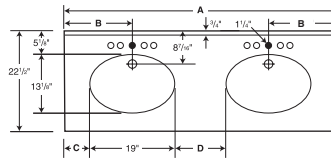

CH2B2261 22" x 61" Chesapeake Double Bowl Vanity Top

Model number:

CH022612B

Dimensions: 61" x 23" x 8"

Number of Bowls: Two

Material: Swanstone

Swanstone Chesapeake Double Bowl Vanity Tops

Manufactured from Swanstone solid surface

FEATURES

- Reinforced solid surface means color and texture run all the way through and cannot wear away.
- Coordinates with other Swanstone products.
- Easily accommodates all faucet styles.
- Chemical resistant—acetone will not harm.
- Heat resistant—hot curling irons will not damage it.
- Make-up and hair-dye can be buffed with household cleansers.
- Heat, stain and scratch resistant for lasting beauty.
- Larger bowl, thicker edge and taller back splash is an updated version of our Ellipse vanity top.

ODrill Points ● Pre-drilled

Model	A	B	C	D
CH2B-2261	61"	15-1/2"	6"	11"
CH2B-2273	73"	17-1/2"	8"	19"

Capacity: 2 gallons to overflow

SPECIFICATIONS

Swanstone Chesapeake Double Bowl Vanity Tops

Model	Part	Nominal Dimensions	Ship Wt. Lb.	Ship FedEx	Carton Dims. In.	Cu. Ft.
CH2B2261	CH022612B	22-1/2" D x 61" W	51	-	64 x 26 x 14	13.48
CH2B2273	CH022732B	22-1/2" D x 73" W	68	-	77 x 26 x 14	16.22

Includes: One compression-molded vanity top with overflow, integral bowl and backsplash.
Packaging: Each unit is packed in a rectangular carton.

COLORS

1. **Solid Colors:**
2. White (010)
   - Bisque (018)
   - Bone (037)
   - Night Sky (012)
   - Pebble (072)
   - Prairie (122)
   - Tahiti Desert (050)
   - Tahiti Gray (053)
   - Tahiti Ivory (059)
   - Tahiti Matrix (058)
   - Tahiti Sand (051)
   - Tahiti White (011)
   - Tundra (131)
3. **Aggregate Colors:**
4. Arctic Granite (035)
   - Baby's Breath (168)
   - Barley (091)
   - Bermuda Sand (040)
   - Canyon (124)
   - Cloud Bone (126)
   - Cloud White (125)
   - Glacier (121)
   - Golden Steppe (128)
   - Gray Granite (042)
   - Ice (130)
   - Mountain Haze (129)
5. Our Planet Colors

ACCESSORIES

STANDARDS AND RATINGS

American National Standard Institute—ANSI Z124.3
International Association of Plumbing and Mechanical Officials (IAPMO)—Listed cUPC listed—Certified to CSA Test Standard B45.5 by IAPMO
Uniform Plumbing Code (UPC)

SUPPORT DOCUMENTS

MADE IN USA

70 | 095-05-19

Dimensions:

61 x 22 1/2 x 7 15/16 in.

Weight:

51 lbs

Project:

Contractor:

Representative:

Date:

Tel:

Notes: