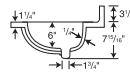

SPECIFICATIONS

Swanstone Chesapeake Double Bowl Vanity Tops

Model	Part	Nominal Dimensions	Ship Wt. Lb.	Ship FedEx	Carton Dims. In.	Cu. Ft.
CH2B2261	CH022612B	22-1/2" D x 61" W	51	-	64 x 26 x 14	13.48
CH2B2273	CH022732B	22-1/2" D x 73" W	68	-	77 x 26 x 14	16.22

Includes: One compression-molded vanity top with overflow, integral bowl and backsplash.
Packaging: Each unit is packed in a rectangular carton.

COLORS

1. **Solid Colors:**
2. White (010)
   - Bisque (018)
   - Bone (037)
   - Night Sky (012)
   - Pebble (072)
   - Prairie (122)
   - Tahiti Desert (050)
   - Tahiti Gray (053)
   - Tahiti Ivory (059)
   - Tahiti Matrix (058)
   - Tahiti Sand (051)
   - Tahiti White (011)
   - Tundra (131)
3. **Aggregate Colors:**
4. Arctic Granite (035)
   - Baby's Breath (168)
   - Barley (091)
   - Bermuda Sand (040)
   - Canyon (124)
   - Cloud Bone (126)
   - Cloud White (125)
   - Glacier (121)
   - Golden Steppe (128)
   - Gray Granite (042)
   - Ice (130)
   - Mountain Haze (129)
5. Our Planet Colors

ACCESSORIES

STANDARDS AND RATINGS

American National Standard Institute—ANSI Z124.3
International Association of Plumbing and Mechanical Officials (IAPMO)—Listed cJPC listed—Certified to CSA Test Standard B45.5 by IAPMO
Uniform Plumbing Code (UPC)

SUPPORT DOCUMENTS

MADE IN USA

70 | 095-05-19

Dimensions:

73 x 22 1/2 x 7 15/16 in.

Weight:

68 lbs

Project:

Contractor:

Representative:

Date:

Tel:

Notes: