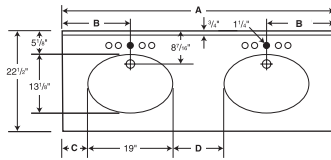

CH2B2273 22" x 73" Chesapeake Double Bowl Vanity Top

Model number:

CH022732B

Dimensions: 73" x 23" x 8"

Number of Bowls: Two

Material: Swanstone

Swanstone Chesapeake Double Bowl Vanity Tops

Manufactured from Swanstone solid surface

WARRANTY
Limited Lifetime – Residential
Limited 25-year – Commercial

FEATURES

- Reinforced solid surface means color and texture run all the way through and cannot wear away.
- Coordinates with other Swanstone products.
- Easily accommodates all faucet styles.
- Chemical resistant—acetone will not harm.
- Heat resistant—hot curling irons will not damage it.
- Make-up and hair-dye can be buffed with household cleansers.
- Heat, stain and scratch resistant for lasting beauty.
- Larger bowl, thicker edge and taller back splash is an updated version of our Ellipse vanity top.

Model	A	B	C	D
CH2B-2261	61"	15-1/2"	6"	11"
CH2B-2273	73"	17-1/2"	8"	19"

Capacity: 2 gallons to overflow

SPECIFICATIONS

Swanstone Chesapeake Double Bowl Vanity Tops

Model	Part	Nominal Dimensions	Ship Wt. Lb.	Ship FedEx	Carton Dims. In.	Cu. Ft.
CH2B2261	CH022612B	22-1/2" D x 61" W	51	-	64 x 26 x 14	13.48
CH2B2273	CH022732B	22-1/2" D x 73" W	68	-	77 x 26 x 14	16.22

Includes: One compression-molded vanity top with overflow, integral bowl and backsplash.
Packaging: Each unit is packed in a rectangular carton.

COLORS

1. **Solid Colors:**
2. White (010)
   - Bisque (018)
   - Bone (037)
   - Night Sky (012)
   - Pebble (072)
   - Prairie (122)
   - Tahiti Desert (050)
   - Tahiti Gray (053)
   - Tahiti Ivory (059)
   - Tahiti Matrix (058)
   - Tahiti Sand (051)
   - Tahiti White (011)
   - Tundra (131)
3. **Aggregate Colors:**
4. Arctic Granite (035)
   - Baby's Breath (168)
   - Barley (091)
   - Bermuda Sand (040)
   - Canyon (124)
   - Cloud Bone (126)
   - Cloud White (125)
   - Glacier (121)
   - Golden Steppe (128)
   - Gray Granite (042)
   - Ice (130)
   - Mountain Haze (129)
5. Our Planet Colors

ACCESSORIES

STANDARDS AND RATINGS

American National Standard Institute—ANSI Z124.3
International Association of Plumbing and Mechanical Officials (IAPMO)—Listed cJPC listed—Certified to CSA Test Standard B45.5 by IAPMO
Uniform Plumbing Code (UPC)

SUPPORT DOCUMENTS

MADE IN USA

70 | 095-05-19

Dimensions:

73 x 22 1/2 x 7 15/16 in.

Weight:

68 lbs

Project:

Contractor:

Representative:

Date:

Tel:

Notes: