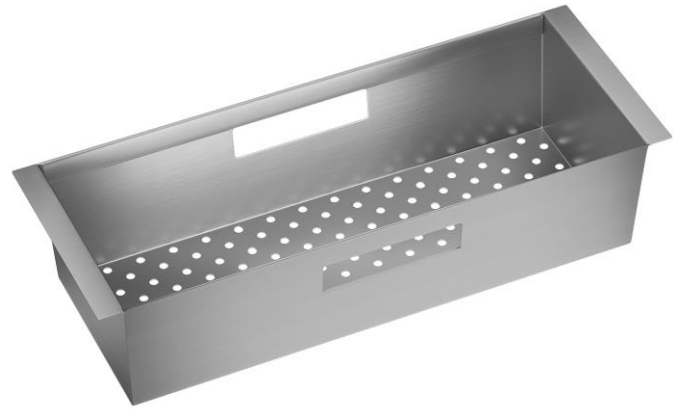

PRODUCT SPECIFICATIONS

Circuit Chef® Stainless Steel 17" x 6-5/8" x 4" Colander. Overall dimensions are 17" x 6-5/8" x 4".

Made of Stainless Steel

Custom designed colanders are:

- Ideal for straining or draining fruits and vegetables.
- Custom designed to fit your sink.

Material:	Stainless Steel
Finish:	Lustrous Satin
Dimensions:	17" x 6-5/8" x 4"
Mounting Hardware:	No

A Century of Tradition and Quality.

For more than 100 years, Elkay has been making innovative products and providing exceptional customer care. We take pride in offering plumbing products that make life easier, inspire change and leave the world a better place.