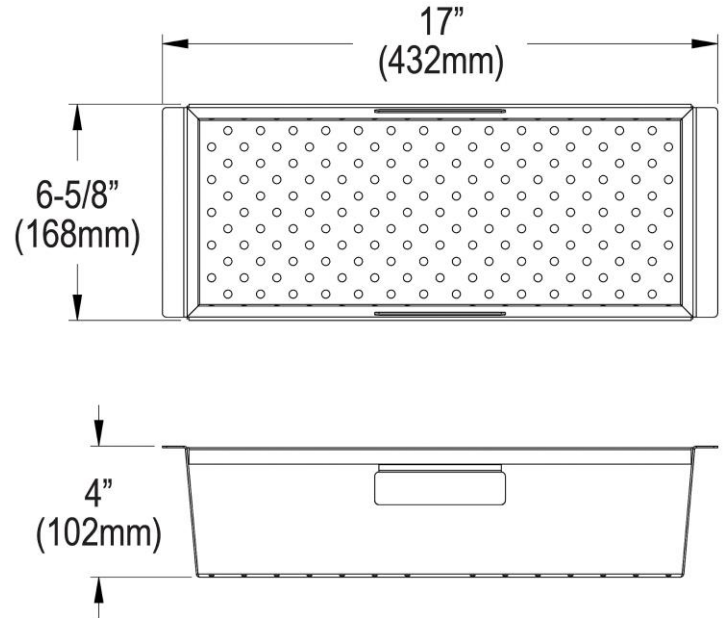

A Century of Tradition and Quality.

For more than 100 years, Elkay has been making innovative products and providing exceptional customer care. We take pride in offering plumbing products that make life easier, inspire change and leave the world a better place.

[Clean and Care Manual (PDF)](#)
[Warranty (PDF)](#)