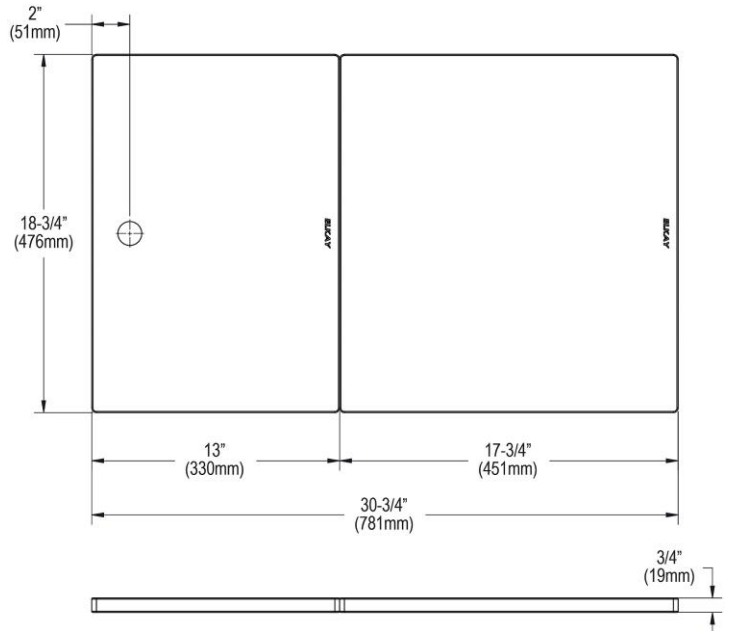

A Century of Tradition and Quality.
For more than 100 years, Elkay has been making innovative products and providing exceptional customer care. We take pride in offering plumbing products that make life easier, inspire change and leave the world a better place.

[Clean and Care Manual (PDF)](#)
[Clean and Care Manual (PDF)](#)
[Warranty (PDF)](#)