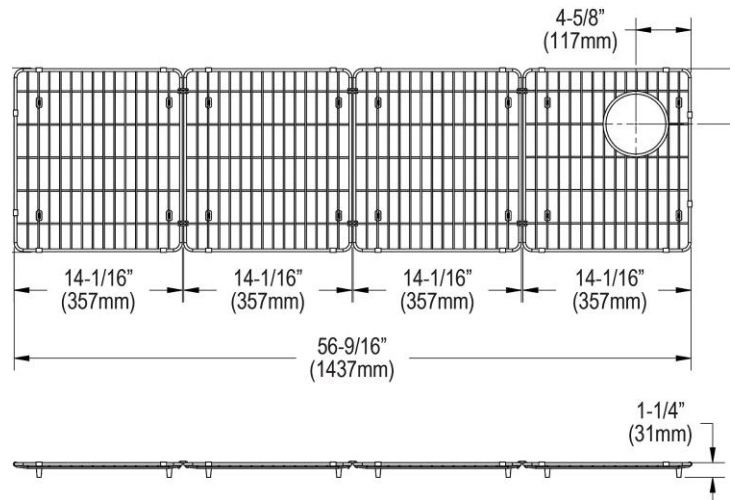

A Century of Tradition and Quality.

For more than 100 years, Elkay has been making innovative products and providing exceptional customer care. We take pride in offering plumbing products that make life easier, inspire change and leave the world a better place.

[Clean and Care Manual (PDF)](#)

[Clean and Care Manual (PDF)](#)

[Warranty (PDF)](#)