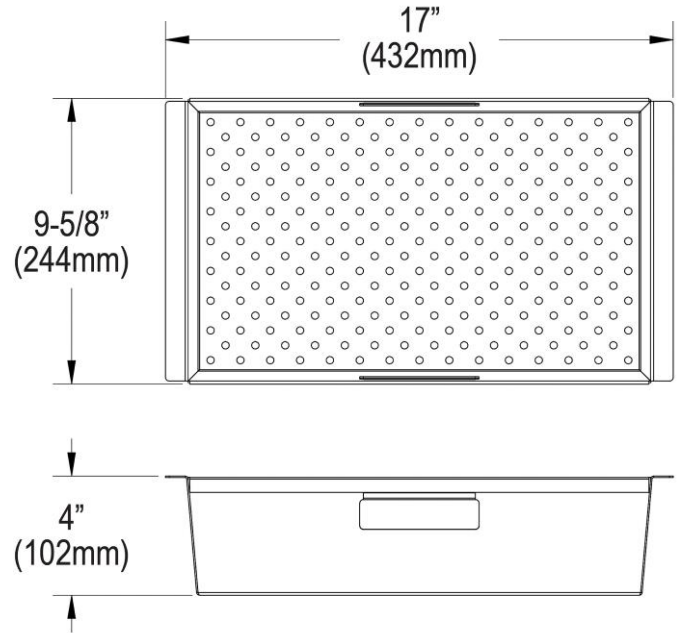

PART: _____ QTY: _____

PROJECT: _____

CONTACT: _____

DATE: _____

NOTES: _____

APPROVAL: _____

In keeping with our policy of continuing product improvement, Elkay reserves the right to change product specifications without notice. Please visit elkay.com for the most current version of Elkay product specification sheets. This specification describes an Elkay product with design, quality, and functional benefits to the user. When making a comparison of other producers' offerings, be certain these features are not overlooked.