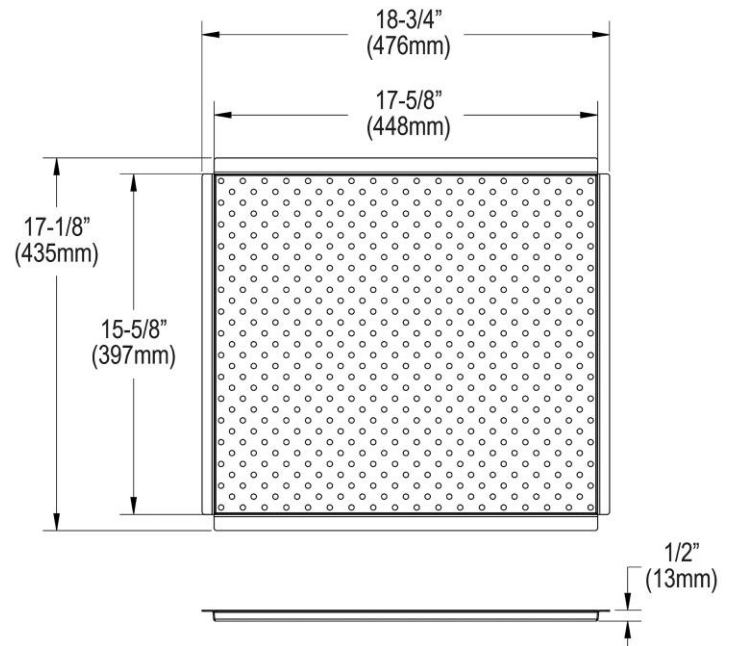

A Century of Tradition and Quality.
For more than 100 years, Elkay has been making innovative products and providing exceptional customer care. We take pride in offering plumbing products that make life easier, inspire change and leave the world a better place.

[Clean and Care Manual (PDF)](#)
[Warranty (PDF)](#)