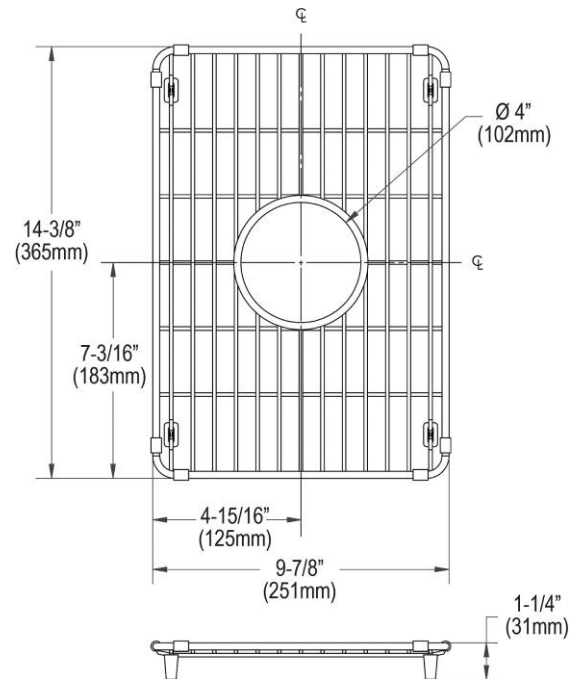

AMERICAN PRIDE. A LIFETIME TRADITION.

Like your family, the Elkay family has values and traditions that endure. For almost a century, Elkay has been a family-owned and operated company, providing thousands of jobs that support our families and communities.

[Clean and Care Manual (PDF)](#)

[Clean and Care Manual (PDF)](#)

[Warranty (PDF)](#)