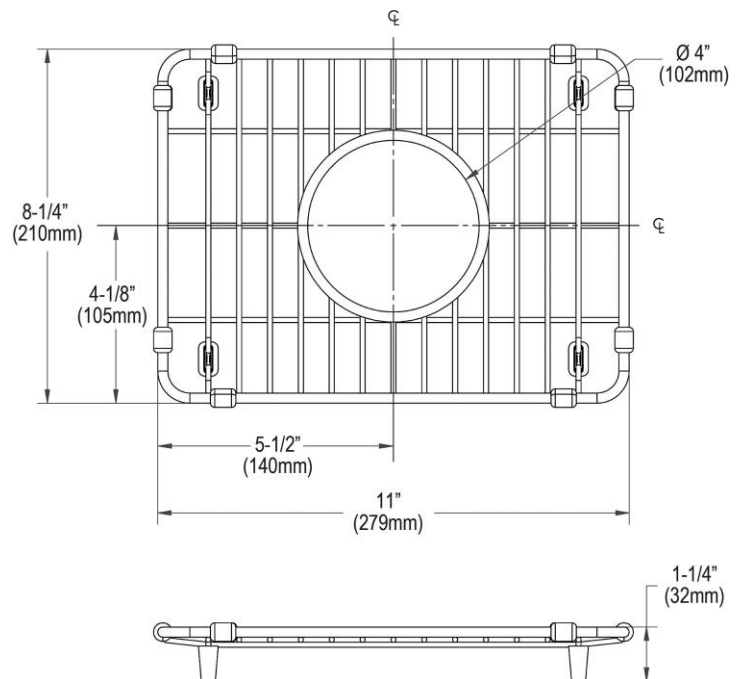

Material:	Stainless Steel
Finish:	Polished Stainless Steel
Dimensions:	11" x 8-1/4" x 1-1/4"

AMERICAN PRIDE. A LIFETIME TRADITION.
Like your family, the Elkay family has values and traditions that endure. For almost a century, Elkay has been a family-owned and operated company, providing thousands of jobs that support our families and communities.

[Clean and Care Manual (PDF)](#)
[Clean and Care Manual (PDF)](#)
[Warranty (PDF)](#)