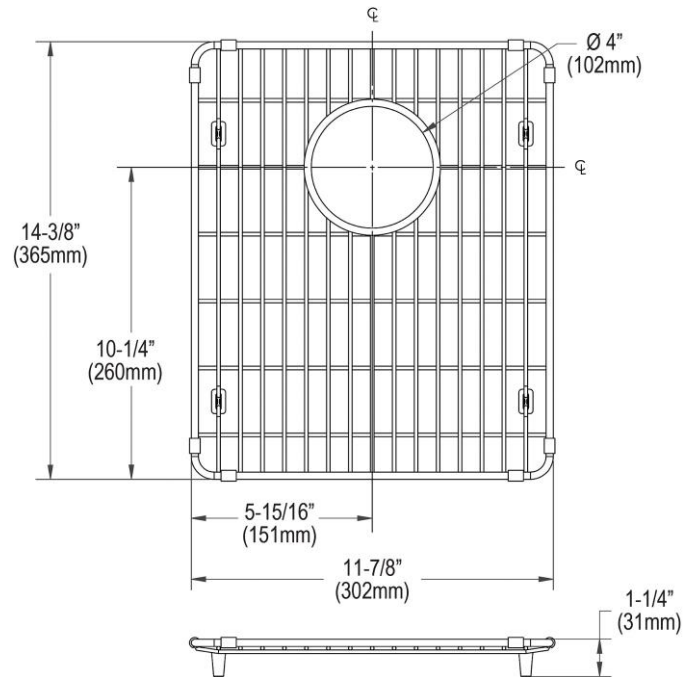

PART: _____ QTY: _____
PROJECT: _____
CONTACT: _____
DATE: _____
NOTES: _____
APPROVAL: _____

In keeping with our policy of continuing product improvement, Elkay reserves the right to change product specifications without notice. Please visit elkay.com for the most current version of Elkay product specification sheets. This specification describes an Elkay product with design, quality, and functional benefits to the user. When making a comparison of other producers' offerings, be certain these features are not overlooked.