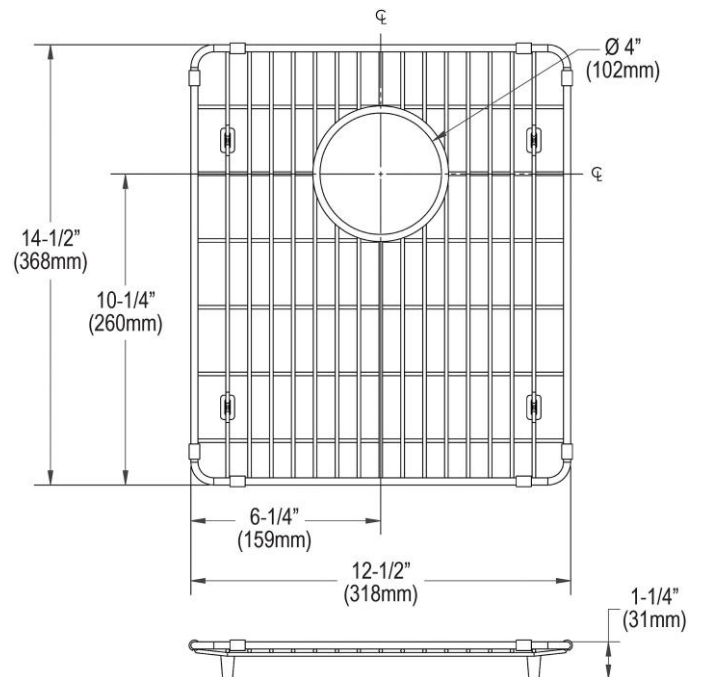

PART: _____ QTY: _____
PROJECT: _____
CONTACT: _____
DATE: _____
NOTES: _____
APPROVAL: _____

In keeping with our policy of continuing product improvement, Elkay reserves the right to change product specifications without notice. Please visit elkay.com for the most current version of Elkay product specification sheets. This specification describes an Elkay product with design, quality, and functional benefits to the user. When making a comparison of other producers' offerings, be certain these features are not overlooked.