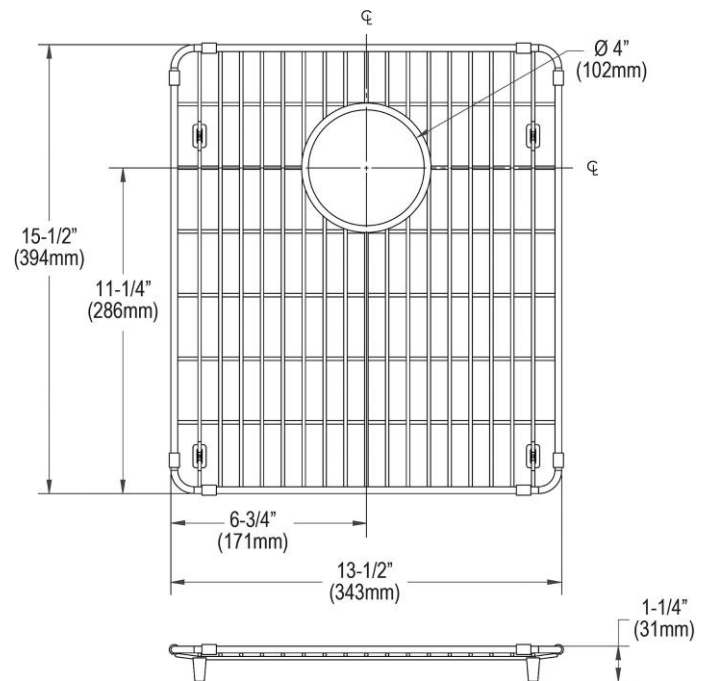

Material:	Stainless Steel
Finish:	Polished Stainless Steel
Dimensions:	13-1/2" x 15-1/2" x 1-1/4"

AMERICAN PRIDE. A LIFETIME TRADITION.
Like your family, the Elkay family has values and traditions that endure. For almost a century, Elkay has been a family-owned and operated company, providing thousands of jobs that support our families and communities.

- [Clean and Care Manual (PDF)](#)
- [Clean and Care Manual (PDF)](#)
- [Warranty (PDF)](#)