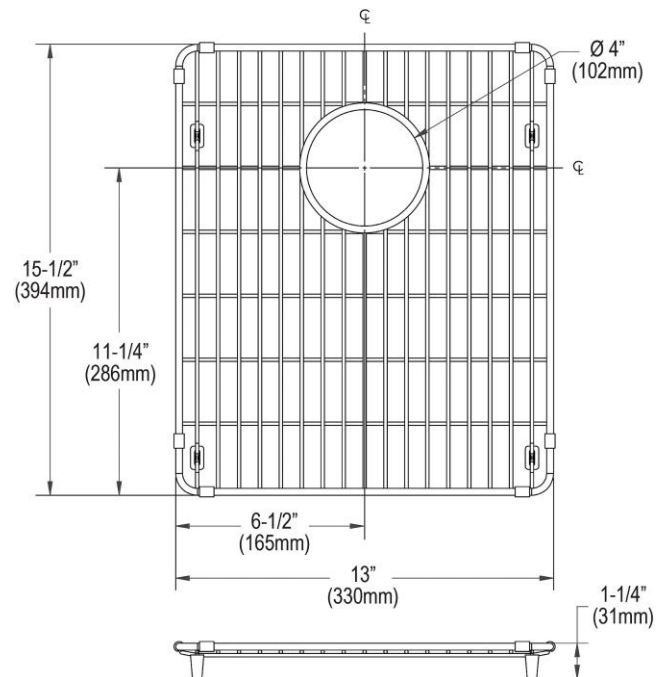

Material:	Stainless Steel
Finish:	Polished Stainless Steel
Dimensions:	13" x 15-1/2" x 1-1/4"

AMERICAN PRIDE. A LIFETIME TRADITION.
Like your family, the Elkay family has values and traditions that endure. For almost a century, Elkay has been a family-owned and operated company, providing thousands of jobs that support our families and communities.

- [Clean and Care Manual (PDF)](#)
- [Clean and Care Manual (PDF)](#)
- [Warranty (PDF)](#)