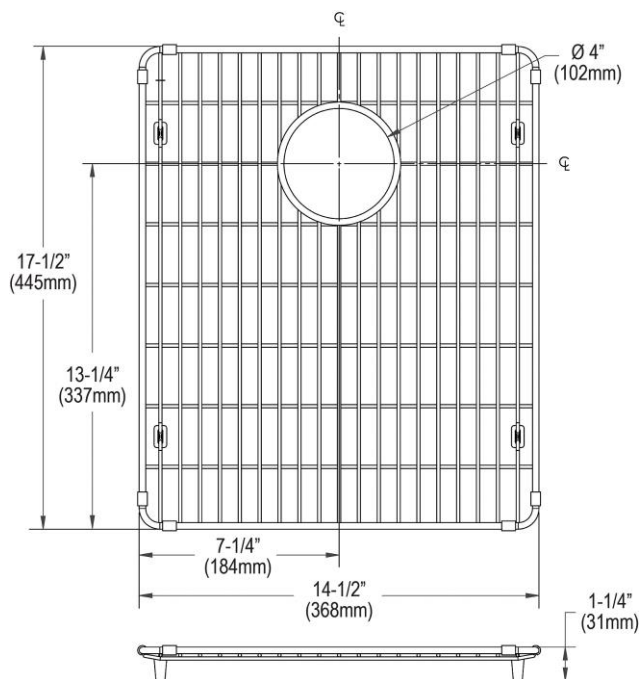

Material:	Stainless Steel
Finish:	Polished Stainless Steel
Dimensions:	14-1/2" x 17-1/2" x 1-1/4"

AMERICAN PRIDE. A LIFETIME TRADITION.

Like your family, the Elkay family has values and traditions that endure. For almost a century, Elkay has been a family-owned and operated company, providing thousands of jobs that support our families and communities.

[Clean and Care Manual (PDF)](#)

[Clean and Care Manual (PDF)](#)

[Warranty (PDF)](#)