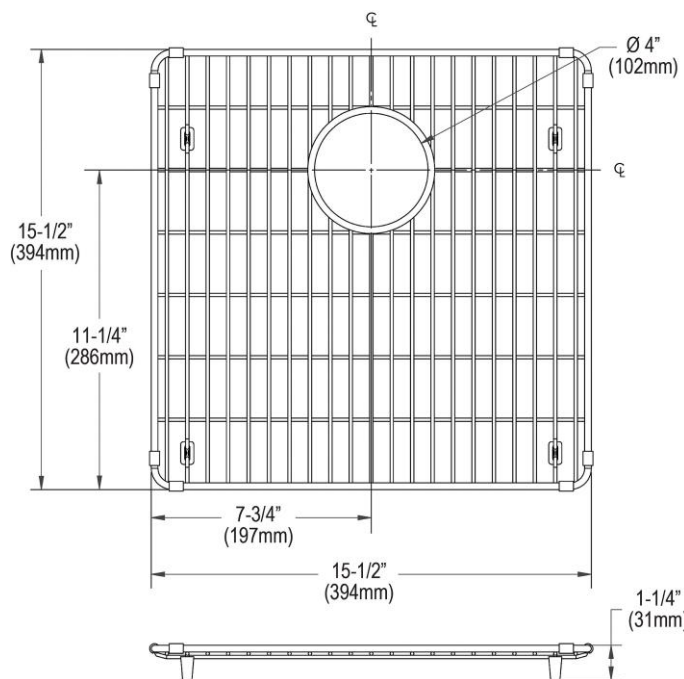

Material:	Stainless Steel
Finish:	Polished Stainless Steel
Dimensions:	15-1/2" x 15-1/2" x 1-1/4"

AMERICAN PRIDE. A LIFETIME TRADITION.
Like your family, the Elkay family has values and traditions that endure. For almost a century, Elkay has been a family-owned and operated company, providing thousands of jobs that support our families and communities.

[Clean and Care Manual (PDF)](#)

[Clean and Care Manual (PDF)](#)

[Warranty (PDF)](#)