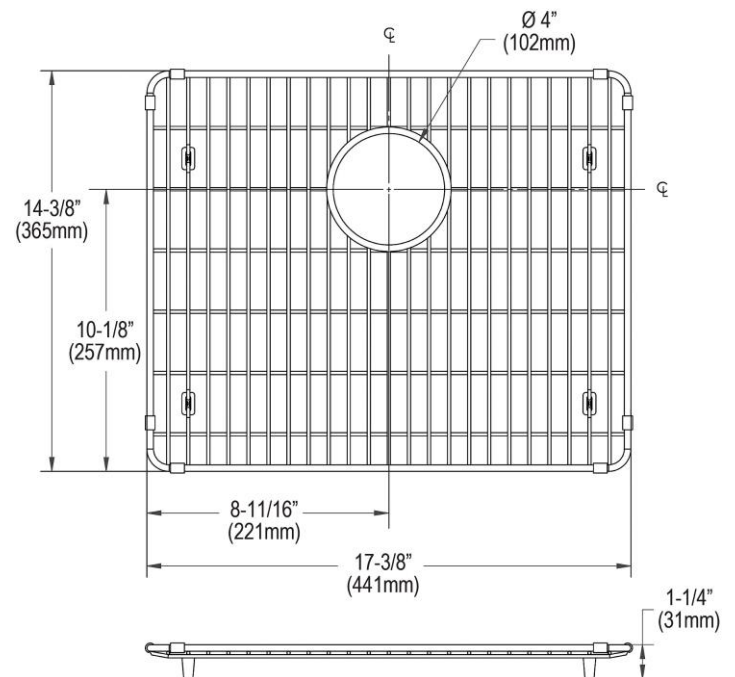

Material:	Stainless Steel
Finish:	Polished Stainless Steel
Dimensions:	17-3/8" x 14-3/8" x 1-1/4"

AMERICAN PRIDE. A LIFETIME TRADITION.
Like your family, the Elkay family has values and traditions that endure. For almost a century, Elkay has been a family-owned and operated company, providing thousands of jobs that support our families and communities.

[Clean and Care Manual (PDF)](#)
[Clean and Care Manual (PDF)](#)
[Warranty (PDF)](#)