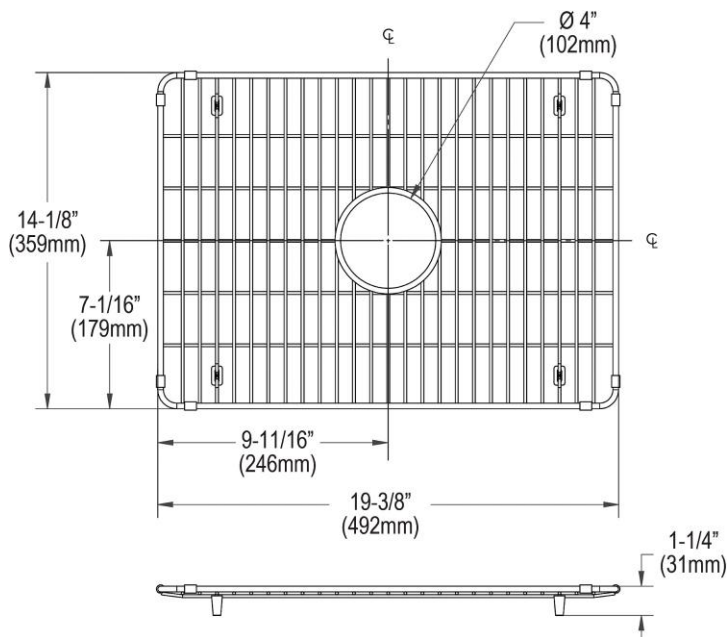

Material:	Stainless Steel
Finish:	Polished Stainless Steel
Dimensions:	19-3/8" x 14-1/8" x 1-1/4"

AMERICAN PRIDE. A LIFETIME TRADITION.
Like your family, the Elkay family has values and traditions that endure. For almost a century, Elkay has been a family-owned and operated company, providing thousands of jobs that support our families and communities.

[Clean and Care Manual (PDF)](#)

[Clean and Care Manual (PDF)](#)

[Warranty (PDF)](#)