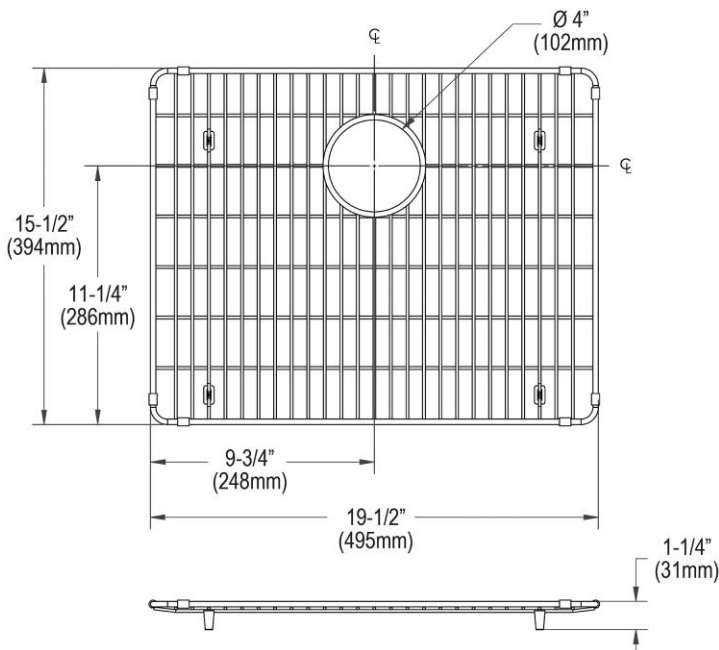

Material:	Stainless Steel
Finish:	Polished Stainless Steel
Dimensions:	19-1/2" x 15-1/2" x 1-1/4"

AMERICAN PRIDE. A LIFETIME TRADITION.
Like your family, the Elkay family has values and traditions that endure. For almost a century, Elkay has been a family-owned and operated company, providing thousands of jobs that support our families and communities.

[Clean and Care Manual (PDF)](#)

[Clean and Care Manual (PDF)](#)

[Warranty (PDF)](#)