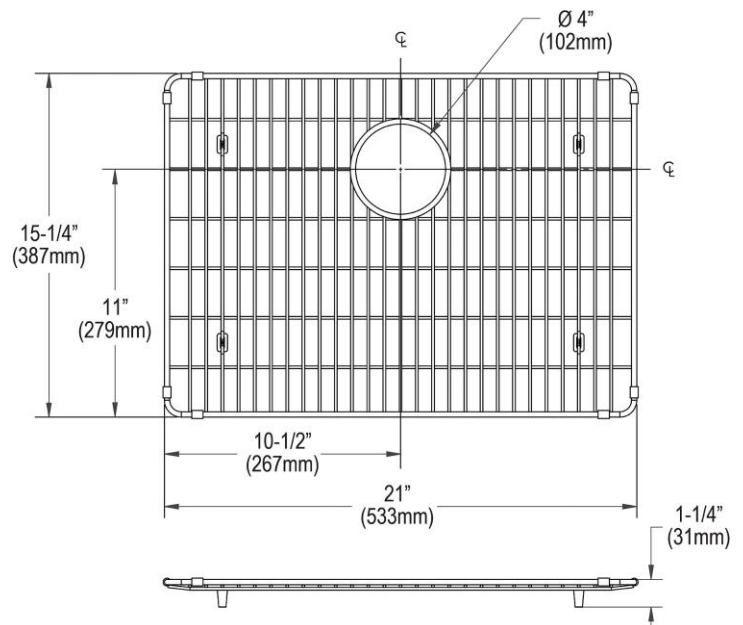

Material:	Stainless Steel
Finish:	Polished Stainless Steel
Dimensions:	21" x 15-1/4" x 1-1/4"

AMERICAN PRIDE. A LIFETIME TRADITION.
Like your family, the Elkay family has values and traditions that endure. For almost a century, Elkay has been a family-owned and operated company, providing thousands of jobs that support our families and communities.

[Clean and Care Manual (PDF)](#)

[Clean and Care Manual (PDF)](#)

[Warranty (PDF)](#)