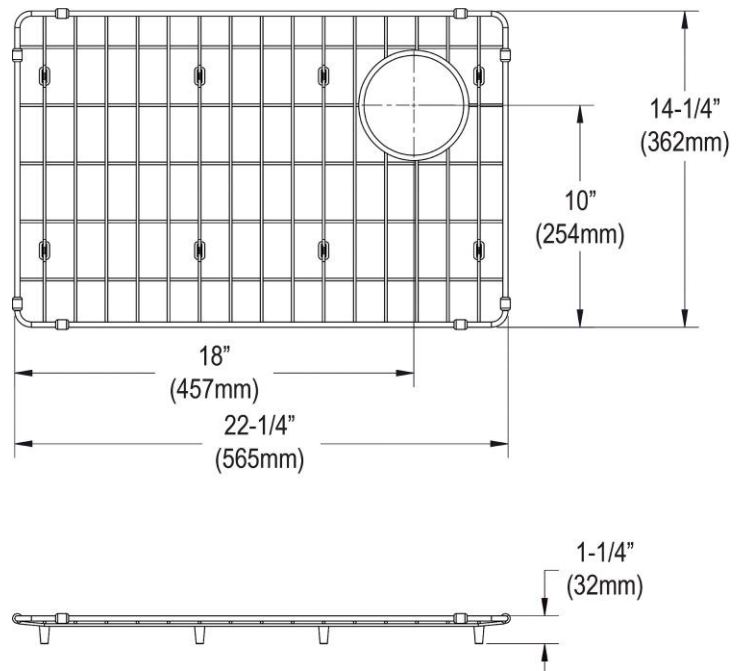

Material:	Stainless Steel
Finish:	Polished Stainless Steel
Dimensions:	22-1/4" x 14-1/4" x 1-1/4"

AMERICAN PRIDE. A LIFETIME TRADITION.
Like your family, the Elkay family has values and traditions that endure. For almost a century, Elkay has been a family-owned and operated company, providing thousands of jobs that support our families and communities.

[Clean and Care Manual (PDF)](#)
[Clean and Care Manual (PDF)](#)
[Warranty (PDF)](#)