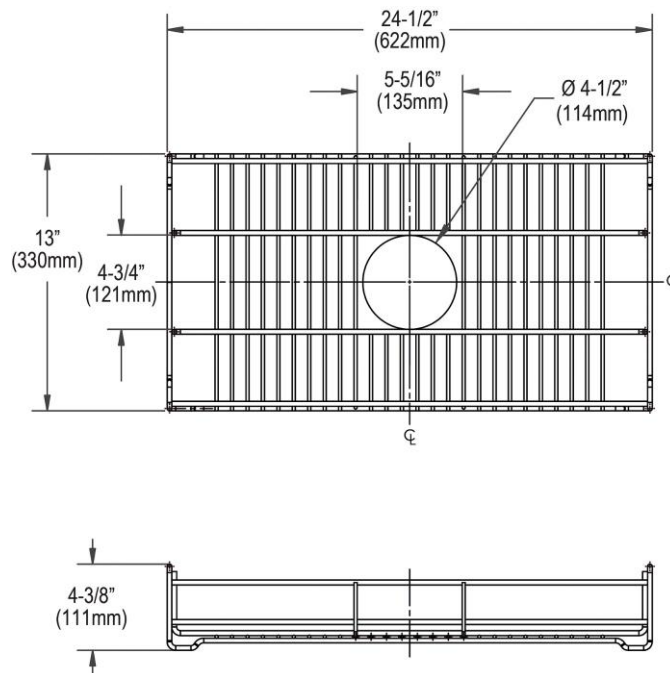

PART: _____ QTY: _____

PROJECT: _____

CONTACT: _____

DATE: _____

NOTES: _____

APPROVAL: _____

In keeping with our policy of continuing product improvement, Elkay reserves the right to change product specifications without notice. Please visit elkay.com for the most current version of Elkay product specification sheets. This specification describes an Elkay product with design, quality, and functional benefits to the user. When making a comparison of other producers' offerings, be certain these features are not overlooked.